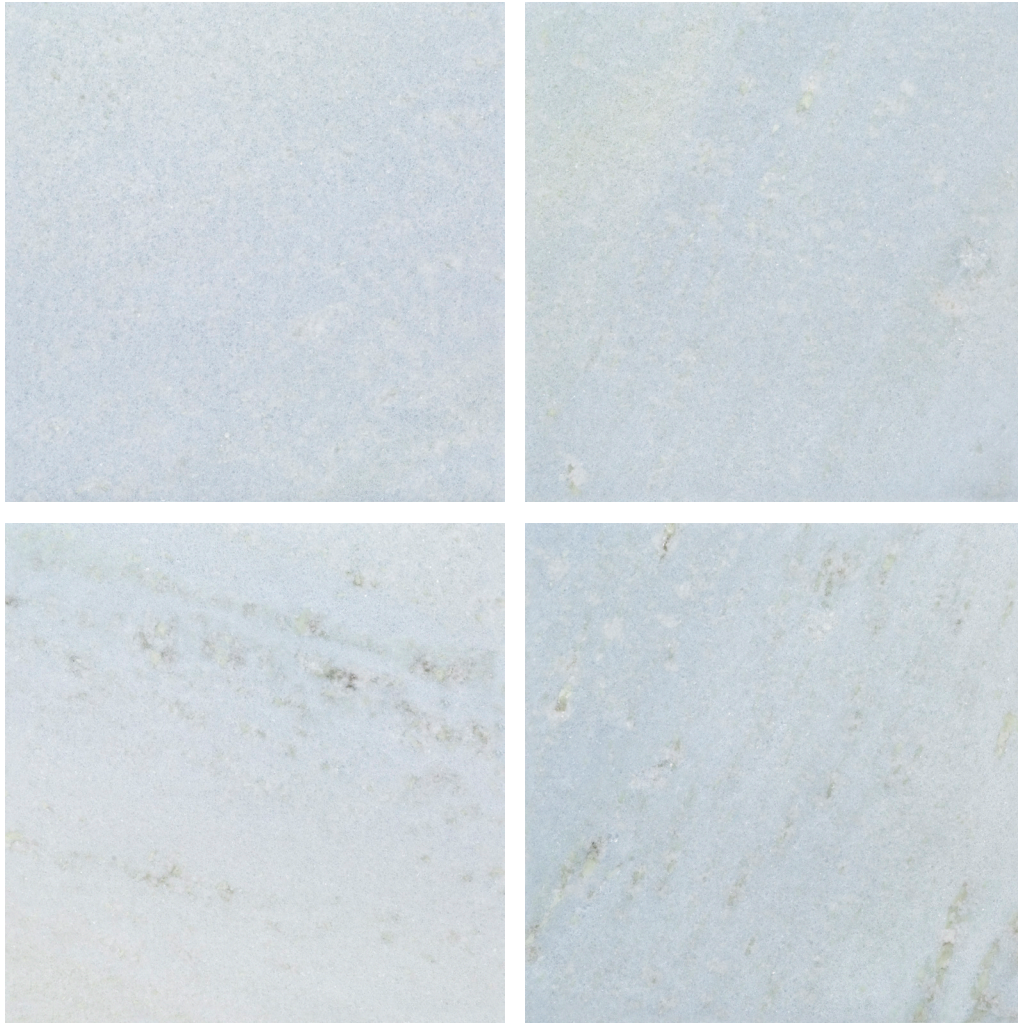

AZUL CIELO

Named for the blue of the sky, Azul Cielo is an airy light blue Brazilian marble with white and green undertones. Suitable for use in domestic or light commercial settings.

AZUL CIELO

Polished

APPLICATIONS								VARIATION		TAILORED TO CUSTOMIZATION*		
INTERIOR FLOOR	INTERIOR WALL	SHOWER WALL	SHOWER FLOOR	EXTERIOR FLOOR	EXTERIOR WALL	POOL/ FOUNTAIN	COUNTER TOP	V1	V2	V3	V4	CARPET CUTTING
Medium Traffic Commercial	All	Yes, including steam	Yes	No	Yes, including freeze thaw	No	Yes					FIELD
												FINISH
												MOSAIC
												SADDLE
												VANITY TOP
												WATERJET
INSTALLATION/MAINTENANCE								AVAILABLE SIZES				
SETTING MATERIAL*	GROUT*	GROUT JOINT	MEMBRANE	CAULK	SEALER	CLEANER	INSTALLATION INSTRUCTIONS	LAYOUT	DRY LAYOUT			
Mapei Ultraflex 2	Mapei Keracolor Unsanded	1/16" minimum	Mapei Mapelastick AquaDefense	Mapei Keracaulk Sanded	AquaMix Sealer's Choice Gold	AquaMix Concentrated Stone & Tile Cleaner	See Notes Below	No	Required			
NOTES												
*Tailored To Customization: Saddle & Vanity Top - Slab												
*Setting Material: Alternate mortar - Ardex X4												
*Grout: Alternate grout - Mapei Ultracolor Plus Sanded & Ardex FG-C.												
Installation Instructions: For field tile use TCNA Handbook, for slab use MIA DSDM.												