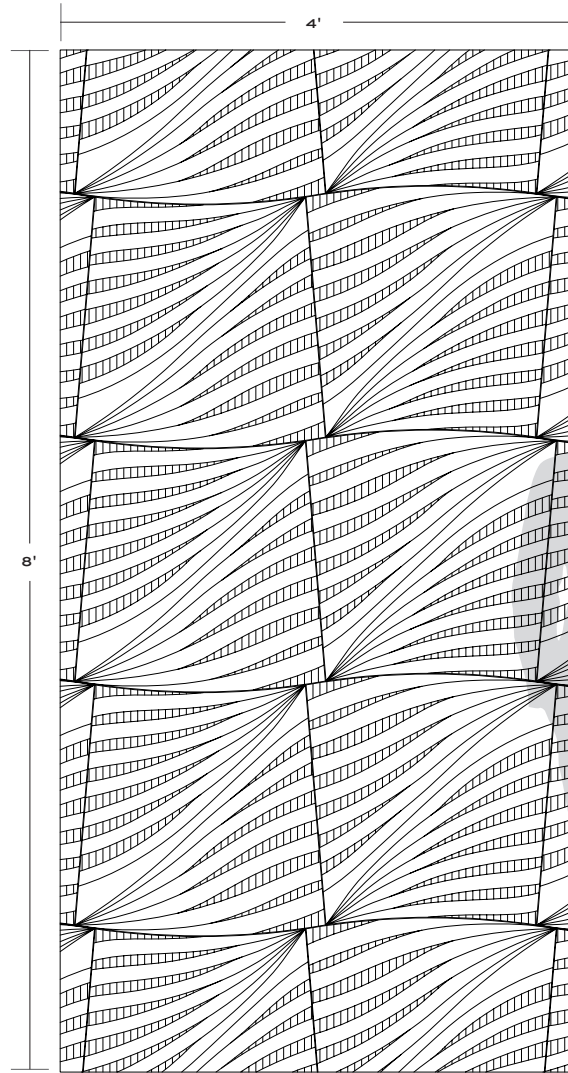

PICTURED: GRAYSON GREY FOUSSANA

GRAYSON

Bianco Carrara

Grey Foussana

APPLICATIONS							
INTERIOR FLOOR	INTERIOR WALL	SHOWER WALL	SHOWER FLOOR	EXTERIOR FLOOR	EXTERIOR WALL	POOL/ FOUNTAIN	COUNTER TOP
No	All	See Notes Below	No	No	No	No	No

DIMENSIONAL FIELD TILE
<p>22 15/16" x 21 5/8" x 1 1/16" Mixed Finish</p>

NOTES
<p>Setting Material: Bianco Carrara - Mapei Ultraflex LFT, Grey Foussana - Mapei Granirapid System</p> <p>Shower Wall: Material can be grouted and used in a wet installation, please contact your sales associate for more information.</p> <p>Grout: Grout should be used with wet applications only.</p> <p>Tech Note: Do not use color enhancer on Grayson.</p> <p>Angled surface, thickness ranges from 1/4" to 1/16".</p> <p>For proper installation, please follow pattern layout.</p>