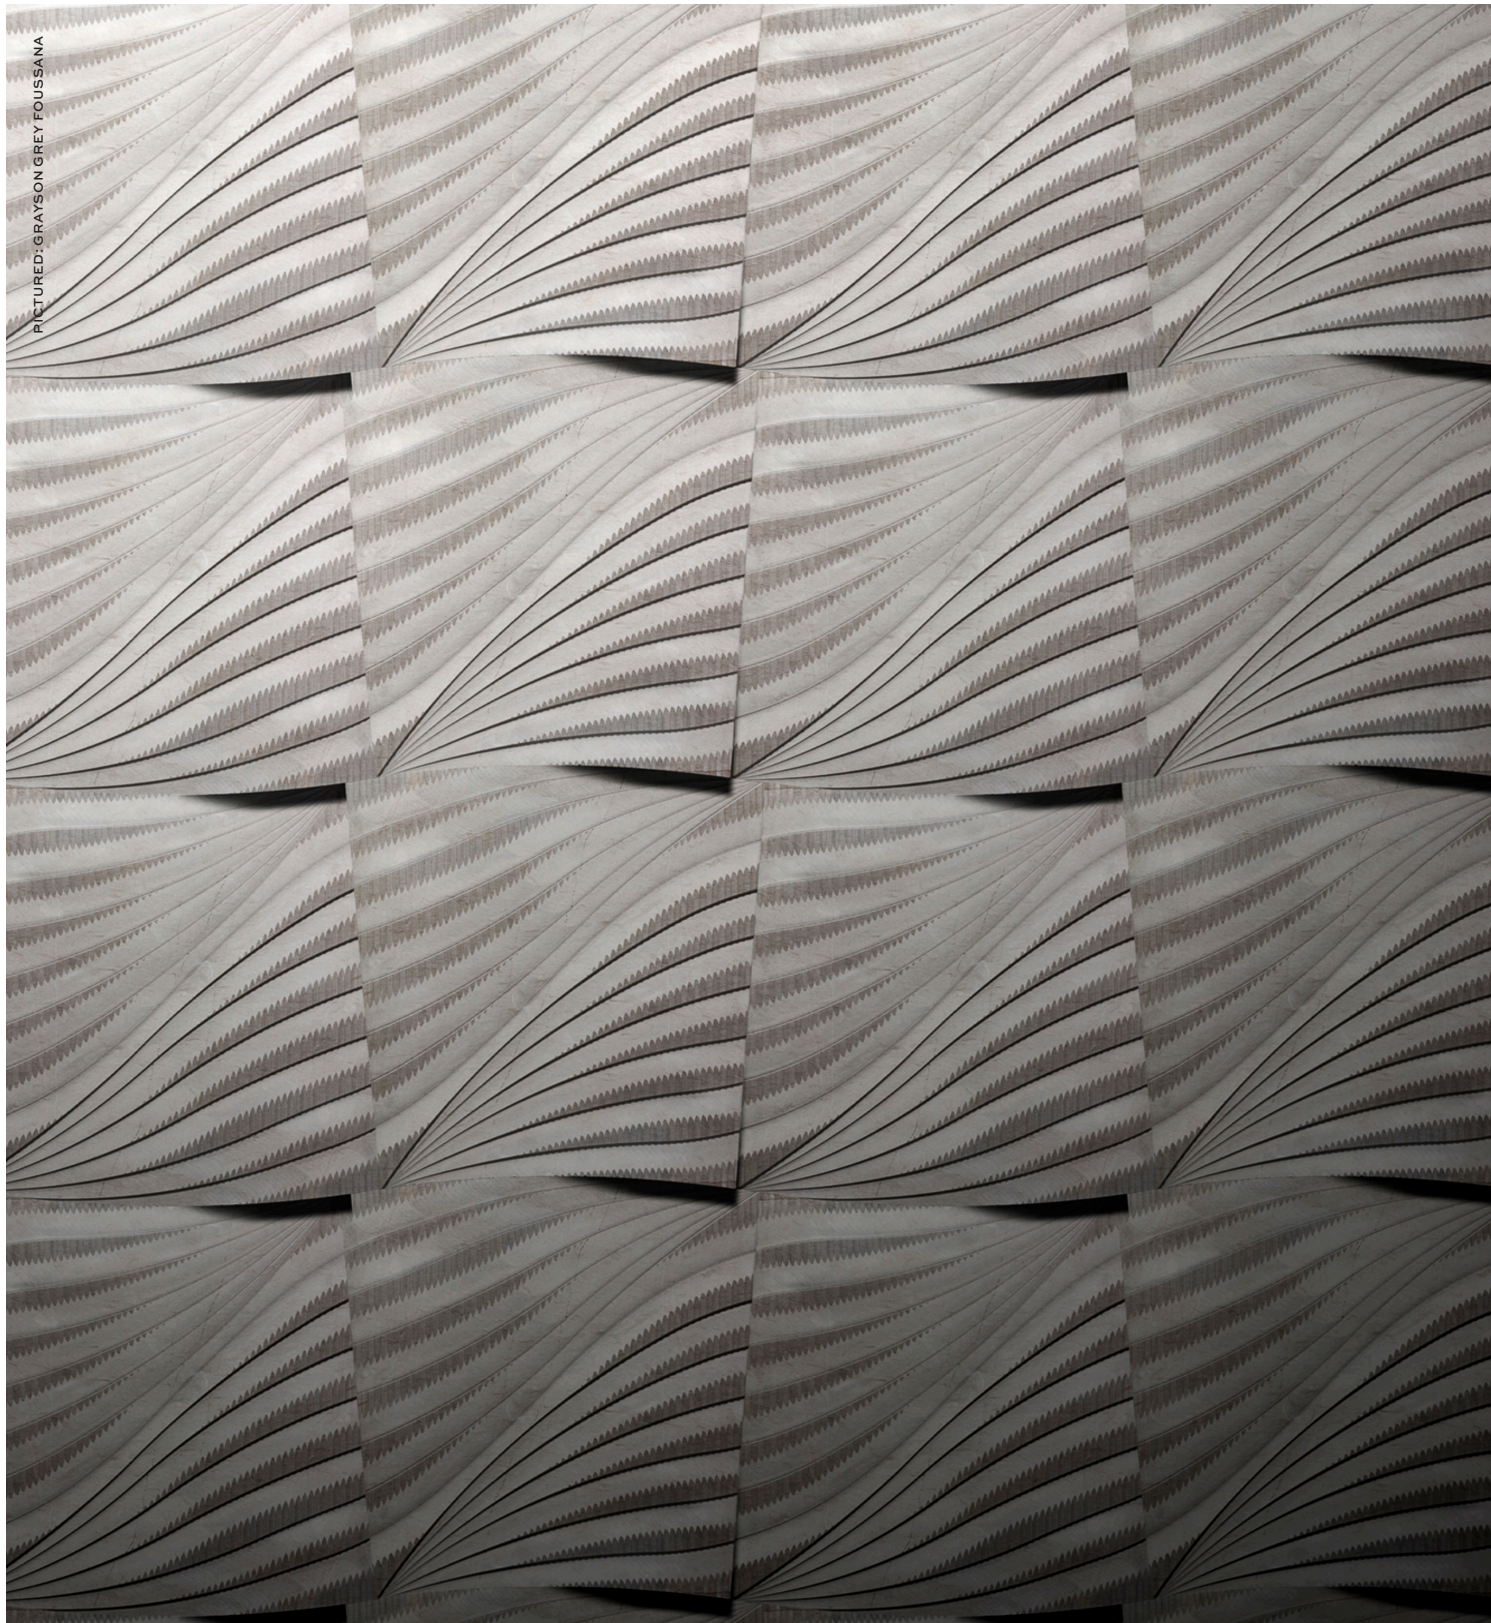

GRAYSON

The interplay of light and shadow creates a stunning symmetry in this intricately carved and shaped dimensional stone pattern. Grayson combines precision technology in natural stone with Italian artistry for an outstanding modern effect. Stocked in Grey Foussana Limestone and Bianco Carrara Marble. Exclusive to Artistic Tile in the United States.

PICTURED: GRAYSON GREY FOUSSANA

GRAYSON

Bianco Carrara

Grey Foussana

APPLICATIONS							
INTERIOR FLOOR	INTERIOR WALL	SHOWER WALL	SHOWER FLOOR	EXTERIOR FLOOR	EXTERIOR WALL	POOL/ FOUNTAIN	COUNTER TOP
No	All	See Notes Below	No	No	No	No	No

DIMENSIONAL FIELD TILE
<p>22 15/16" x 21 5/8" x 1 1/16" Mixed Finish</p>

NOTES
<p>Setting Material: Bianco Carrara - Mapei Ultraflex LFT, Grey Foussana - Mapei Granirapid System</p> <p>Shower Wall: Material can be grouted and used in a wet installation, please contact your sales associate for more information.</p> <p>Grout: Grout should be used with wet applications only.</p> <p>Tech Note: Do not use color enhancer on Grayson.</p> <p>Angled surface, thickness ranges from 1/4" to 1/16".</p> <p>For proper installation, please follow pattern layout.</p>