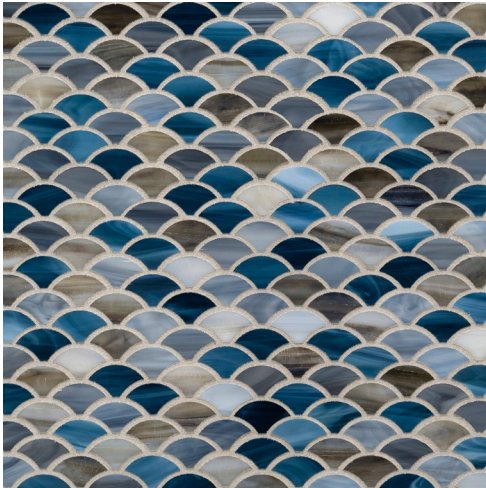

SCALES

—

Meet Scales, a classic fishscale pattern cut from glass in a petite size and contemporary colorways. Stocked in Be Bop White & Blue Blend, Scales can be fashioned from any combination of our Jazz Glass colors by special order.

PICTURED: SCALES BLUE BLEND

SCALES

Be Bop White Gloss

Blue Blend Gloss

APPLICATIONS								VARIATION			
Interior Floor Light Traffic Residential	Interior Wall All	Shower Wall Yes, including steam	Shower Floor Yes	Exterior Floor No	Exterior Wall Yes, including freeze thaw	Pool / Fountain Yes, including freeze thaw	Counter Top No	V1 	V2 	V3 	V4
INSTALLATION/MAINTENANCE								MOSAIC			
Setting Material Mapei Adesilex P10/Keraply	Grout See Notes Below	Grout Joint As established on sheets	Membrane Mapei Mapelastic AquaDefense	Caulk Mapei Keracaulk Unsanded	Sealer No	Cleaner AquaMix Conc. Stone & Tile Cleaner	Installation Instruction A.T. Guidelines	Layout No	Dry Layout Required		
NOTES											
Grout: Mapei Keracolor Unsanded or Mapei Ultracolor Plus Sanded Tech Note: Final appearance of installation will be influenced by choice of grout color. Mockup to confirm grout color selection highly recommended.											
										10 ¹⁵ / ₁₆ " x 10 ¹ / ₁₆ " x ¹ / ₈ " (0.76 sf) interlocking sheets	