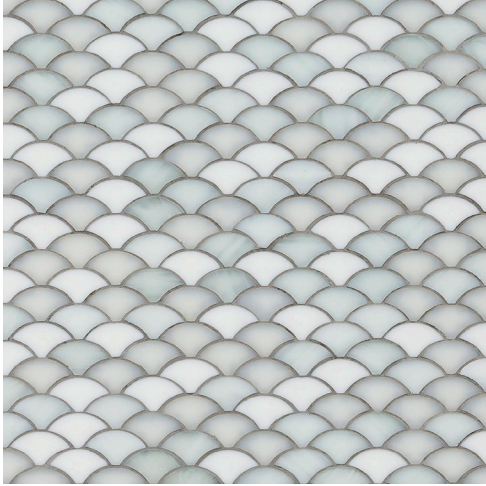

SCALES

—

Meet Scales, a classic fishscale pattern cut from glass in a petite size and contemporary colorways. Stocked in Be Bop White & Blue Blend, Scales can be fashioned from any combination of our Jazz Glass colors by special order.

PICTURED: SCALES BLUE BLEND

SCALES

Be Bop White Gloss

Blue Blend Gloss

APPLICATIONS								VARIATION			
Interior Floor Light Traffic Residential	Interior Wall All	Shower Wall Yes, including steam	Shower Floor Yes	Exterior Floor No	Exterior Wall Yes, including freeze thaw	Pool / Fountain Yes, including freeze thaw	Counter Top No	V1 	V2 	V3 	V4
INSTALLATION/MAINTENANCE								MOSAIC			
Setting Material Mapei Adesilex P10/Keraply	Grout See Notes Below	Grout Joint As established on sheets	Membrane Mapei Mapelastic AquaDefense	Caulk Mapei Keracaulk Unsanded	Sealer No	Cleaner AquaMix Conc. Stone & Tile Cleaner	Installation Instruction A.T. Guidelines	Layout No	Dry Layout Required		
NOTES											
Grout: Mapei Keracolor Unsanded or Mapei Ultracolor Plus Sanded Tech Note: Final appearance of installation will be influenced by choice of grout color. Mockup to confirm grout color selection highly recommended.											
										10 ¹⁵ / ₁₆ " x 10 ¹ / ₁₆ " x ¹ / ₈ " (0.76 sf) interlocking sheets	