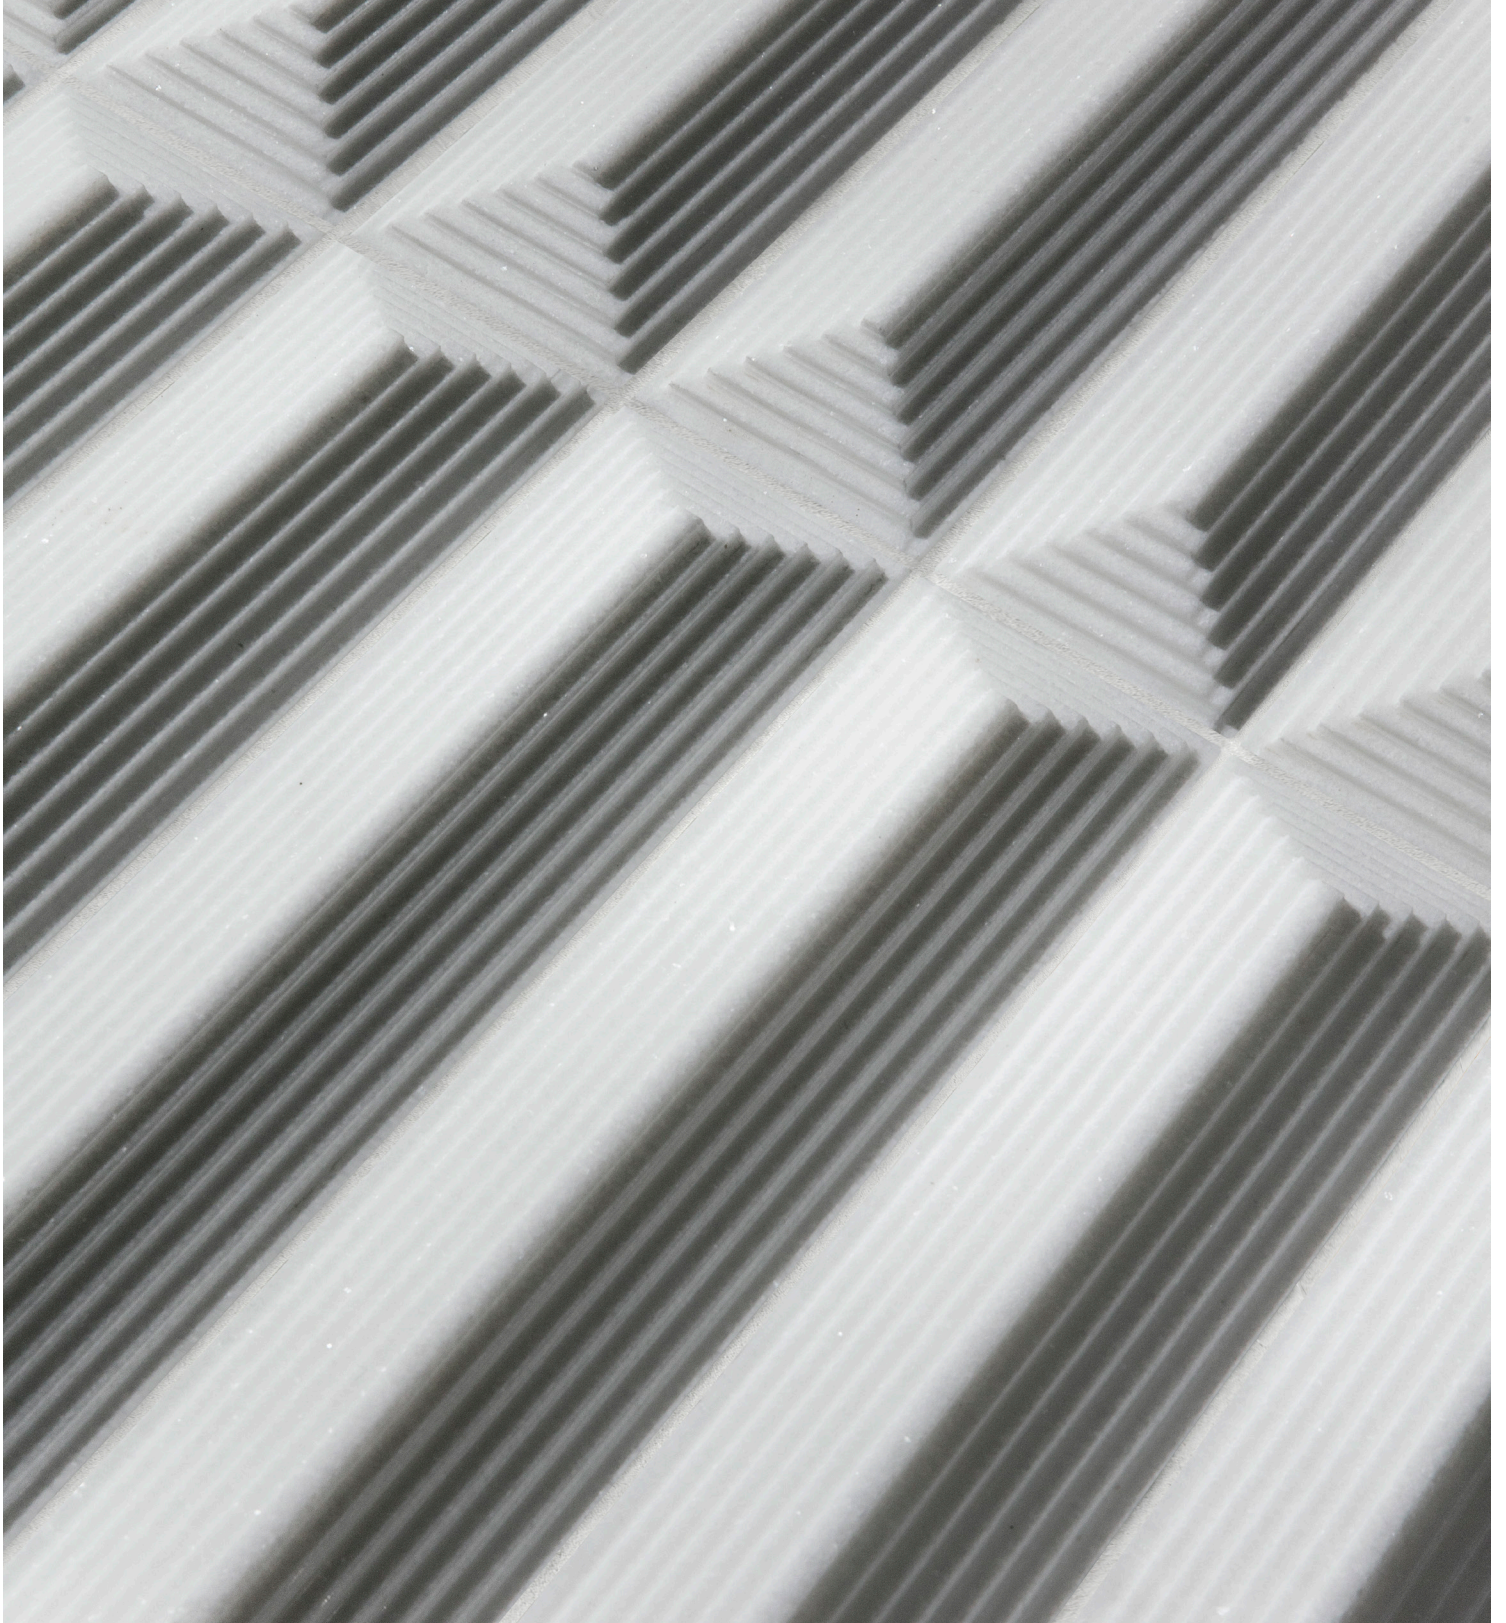

ACROPOLIS

—

With a design that alludes to the ancient citadel of Athens, Acropolis is a stepped 2 × 12" decorative dimensional tile carved from Greece's most elegant stone - peerless, crystalline-white Thassos. Finished with a clean polish, Acropolis' sparkling-white tiered surface creates a stunning geometry in a field or when used as an accent.

ACROPOLIS

Thassos
Polished

Acropolis & Aspen Blue Field Tile

APPLICATIONS								VARIATION			
INTERIOR FLOOR	INTERIOR WALL	SHOWER WALL	SHOWER FLOOR	EXTERIOR FLOOR	EXTERIOR WALL	POOL/ FOUNTAIN	COUNTER TOP	V1	V2	V3	V4
No	All	Yes, including steam	No	No	No	No	No				

INSTALLATION/MAINTENANCE									
SETTING MATERIAL	GROUT	GROUT JOINT	MEMBRANE	CAULK	SEALER	CLEANER	INSTALLATION INSTRUCTIONS	LAYOUT	DRY LAYOUT
Ardex N23 White ¹	Ardex FG-C Microtec Unsanded ²	1/8" minimum	Mapei Mapelastick AquaDefense	Mapei Keracaulk Sanded	AquaMix Sealer's Choice Gold	AquaMix Concentrated Stone & Tile Cleaner	TCNA Handbook	No	Required

NOTES
¹ Alternate mortar - Ardex X4 White or Mapei Granirapid White
² Alternate grout - Mapei Keracolor Unsanded or Mapei Ultracolor Plus

DIMENSIONAL FIELD TILE

2 5/16" x 12" x 3/16"
Projection: 1"
Polished