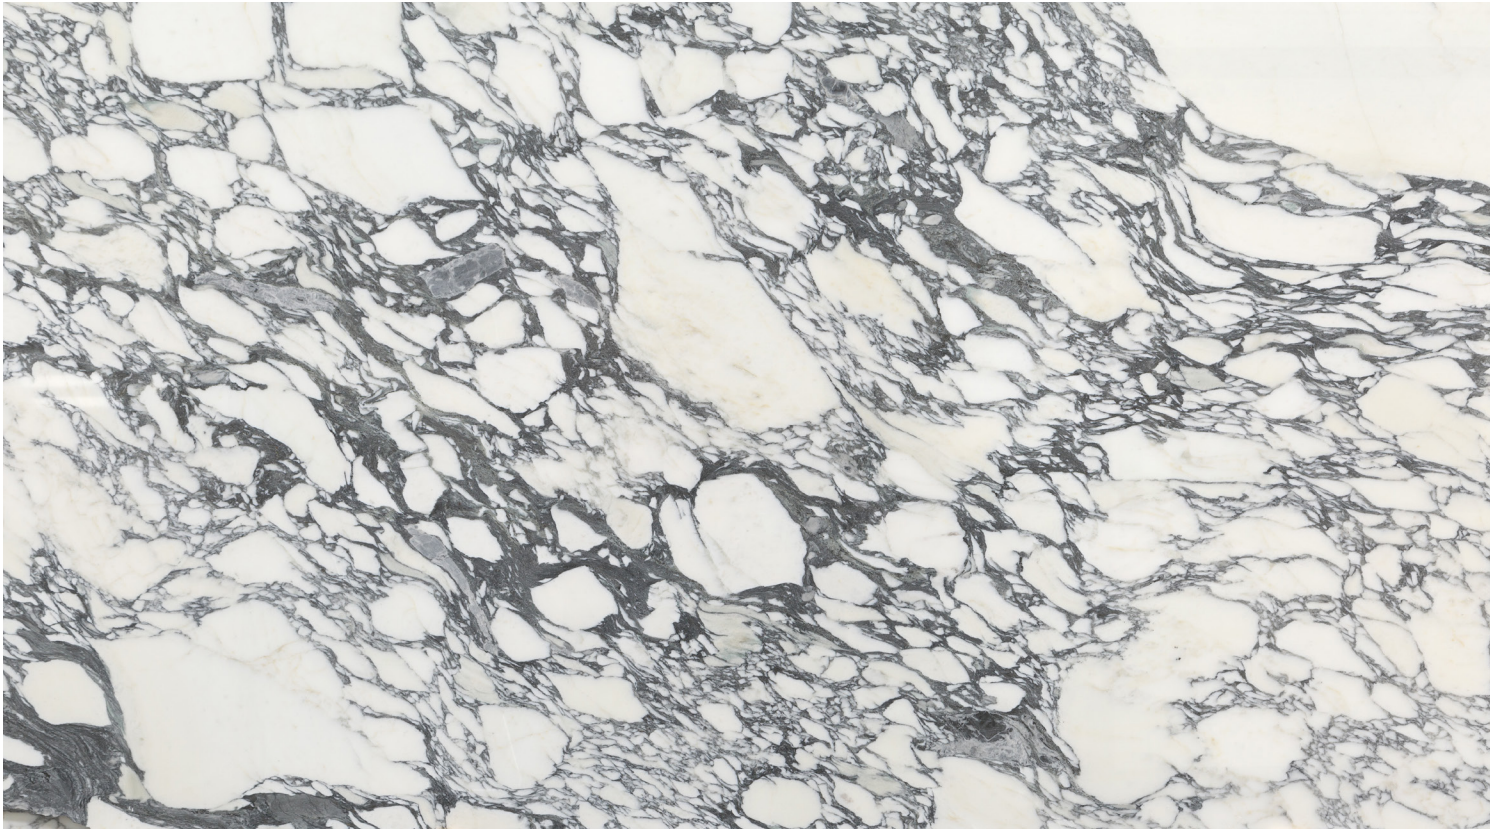

ARABESCATO CORCHIA SLAB

Arabescato Corchia is a heavily brecciated polished Italian marble with ivory clasts floating in a grey-brown background. Breccias are a naturally occurring type of sedimentary rock that occur when pre-existing rocks or minerals break up and reform, cementing together into an entirely new material. Aesthetically breathtaking!

ORIGIN	VARIATION	AVAILABLE SIZES	MATERIAL
 <p>Quarried in Italy</p>		 <p>¾ (2CM), A1 Select ¾" (2cm) & 1¼" (2cm) Polished</p>  <p>FIELD TILE 18" x 18" x ¾" Polished</p>	 <p>MARBLE</p>

NOTES

¹This material is highly sensitive to acids. When used as a kitchen countertop, acid etching will be highly visible. Do not use this material if acid etching is a concern. For kitchen countertops we recommend a honed finish. Expect material to patina over time and create a beautiful rustic/antique look.