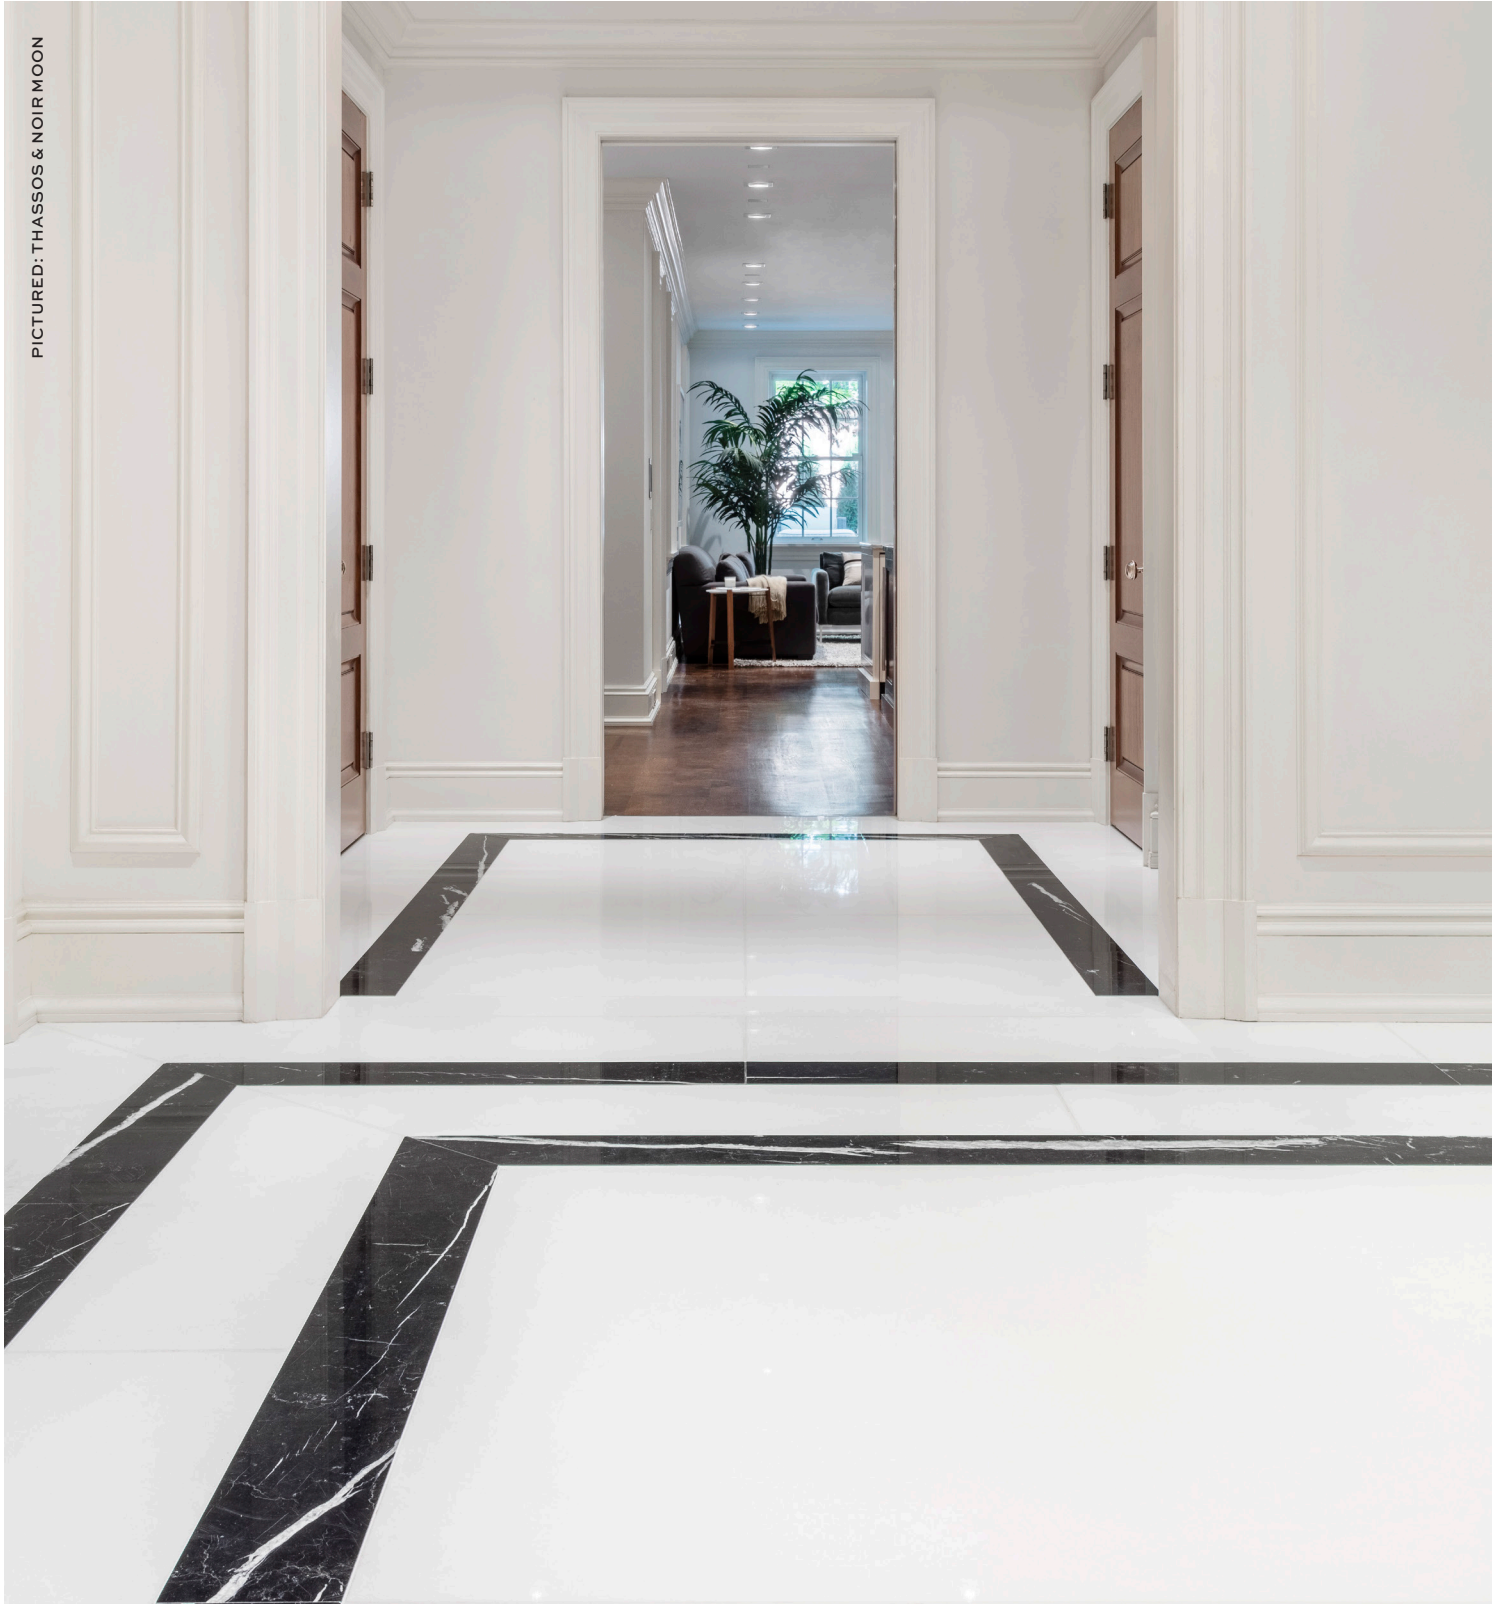

BLACK MARBLE

Our Black Marble collection is highly selected from iconic, ebony colored stones, each with varied strokes of white veining. Several coordinating stones complete the collection, including classic Nero Marquina, Noir Moon, and deep black Nero. Stocked in honed and polished field tile, liners and coordinating slabs for a wide variety of applications.