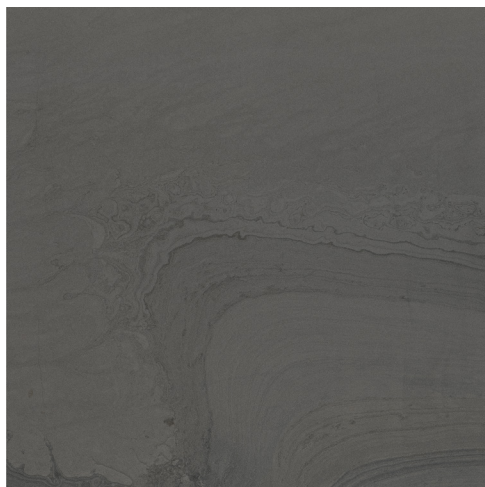

CANYON PORCELAIN

—
With an authentic texture and movement inspired by nature, Canyon porcelain tile beautifully reproduces the look and feel of Zebra Grey sandstone in a 30"×30" matte porcelain tile. Stocked in light and dark grey.

CANYON PORCELAIN

Light
Matte

Dark
Matte

| APPLICATIONS | | | | | | | | ATTRIBUTES | | VARIATION | | TAILORED TO CUSTOMIZATION ² | |
|--|--|----------------------|-------------------------------|------------------------|----------------------------|---|---------------------------|-------------------|-------------|-----------------------------------|--|---|--|
| INTERIOR FLOOR | INTERIOR WALL | SHOWER WALL | SHOWER FLOOR | EXTERIOR FLOOR | EXTERIOR WALL | POOL/ FOUNTAIN | COUNTER TOP | DCOF ¹ | | | | CARPET CUTTING FIELD FINISH MOSAIC SADDLE VANITY TOP WATERJET | |
| Heavy Traffic Commercial | All | Yes, including steam | No | No | Yes, including freeze thaw | No | Yes | 0.49 | 0.50 | 0.52 | | | |
| INSTALLATION/MAINTENANCE | | | | | | | | | | RECTIFIED FIELD TILE | | | |
| SETTING MATERIAL | GROUT | GROUT JOINT | MEMBRANE | CAULK | SEALER | CLEANER | INSTALLATION INSTRUCTIONS | LAYOUT | DRY LAYOUT | <p>30" x 30" x 3/8" Matte</p> | | | |
| Ardex X77 White ³ | Ardex FL Rapid Set Sanded ⁴ | 1/16" minimum | Mapei Mapelastick AquaDefense | Mapei Keracaulk Sanded | AquaMix Grout Release | AquaMix Concentrated Stone & Tile Cleaner | TCNA Handbook | 33% max. offset | Recommended | | | | |
| NOTES | | | | | | | | | | | | | |
| ¹ DCOF: The standard requires a minimum wet DCOF Acutest value greater than 0.42 for ceramic tiles (inclusive of porcelain) for level interior spaces expected to be walked upon when wet. ² Field: Smallest cut size 3" x 3", Mosaics: Smallest cut size 5cm. ³ Alternate mortar - Ardex X5 White or Mapei Ultraflex LFT White ⁴ Alternate grout - Mapei Flexcolor CQ or Mapei Ultracolor Plus Little flecks are inherent throughout the face of both colors. 25 different faces. Sold randomly. | | | | | | | | | | | | | |