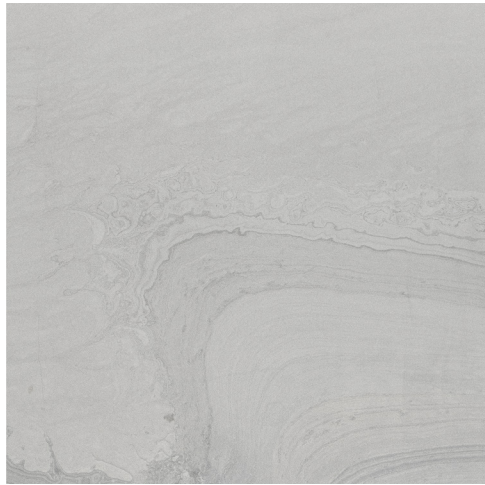

CANYON PORCELAIN

—
With an authentic texture and movement inspired by nature, Canyon porcelain tile beautifully reproduces the look and feel of Zebra Grey sandstone in a 30"×30" matte porcelain tile. Stocked in light and dark grey.

CANYON PORCELAIN

Light
Matte

Dark
Matte

| APPLICATIONS | | | | | | | | ATTRIBUTES | | VARIATION | | TAILORED TO CUSTOMIZATION ² | |
|--|--|----------------------|-------------------------------|------------------------|----------------------------|---|---------------------------|-------------------|-------------|-----------------------------------|--|---|--|
| INTERIOR FLOOR | INTERIOR WALL | SHOWER WALL | SHOWER FLOOR | EXTERIOR FLOOR | EXTERIOR WALL | POOL/ FOUNTAIN | COUNTER TOP | DCOF ¹ | | | | CARPET CUTTING FIELD FINISH MOSAIC SADDLE VANITY TOP WATERJET | |
| Heavy Traffic Commercial | All | Yes, including steam | No | No | Yes, including freeze thaw | No | Yes | 0.49 | 0.50 | 0.52 | | | |
| INSTALLATION/MAINTENANCE | | | | | | | | | | RECTIFIED FIELD TILE | | | |
| SETTING MATERIAL | GROUT | GROUT JOINT | MEMBRANE | CAULK | SEALER | CLEANER | INSTALLATION INSTRUCTIONS | LAYOUT | DRY LAYOUT | <p>30" x 30" x 3/8" Matte</p> | | | |
| Ardex X77 White ³ | Ardex FL Rapid Set Sanded ⁴ | 1/16" minimum | Mapei Mapelastick AquaDefense | Mapei Keracaulk Sanded | AquaMix Grout Release | AquaMix Concentrated Stone & Tile Cleaner | TCNA Handbook | 33% max. offset | Recommended | | | | |
| NOTES | | | | | | | | | | | | | |
| ¹ DCOF: The standard requires a minimum wet DCOF Acutest value greater than 0.42 for ceramic tiles (inclusive of porcelain) for level interior spaces expected to be walked upon when wet. ² Field: Smallest cut size 3" x 3", Mosaics: Smallest cut size 5cm. ³ Alternate mortar - Ardex X5 White or Mapei Ultraflex LFT White ⁴ Alternate grout - Mapei Flexcolor CQ or Mapei Ultracolor Plus Little flecks are inherent throughout the face of both colors. 25 different faces. Sold randomly. | | | | | | | | | | | | | |