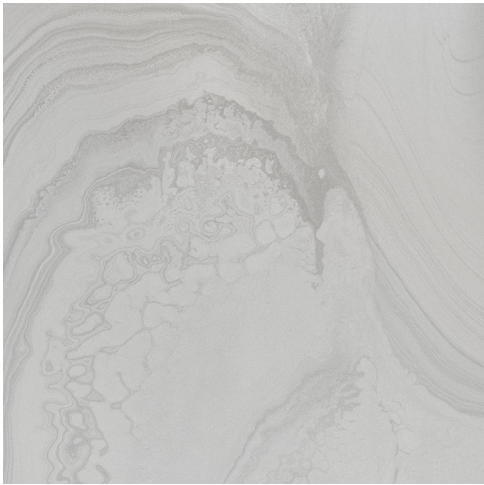

CANYON PORCELAIN

—
With an authentic texture and movement inspired by nature, Canyon porcelain tile beautifully reproduces the look and feel of Zebra Grey sandstone in a 30"×30" matte porcelain tile. Stocked in light and dark grey.

CANYON PORCELAIN

Light
Matte

Dark
Matte

| APPLICATIONS | | | | | | | | ATTRIBUTES | | VARIATION | | TAILORED TO CUSTOMIZATION ² | |
|--|--|----------------------|-------------------------------|------------------------|----------------------------|---|---------------------------|-------------------|-------------|-----------------------------------|--|---|--|
| INTERIOR FLOOR | INTERIOR WALL | SHOWER WALL | SHOWER FLOOR | EXTERIOR FLOOR | EXTERIOR WALL | POOL/ FOUNTAIN | COUNTER TOP | DCOF ¹ | | | | CARPET CUTTING FIELD FINISH MOSAIC SADDLE VANITY TOP WATERJET | |
| Heavy Traffic Commercial | All | Yes, including steam | No | No | Yes, including freeze thaw | No | Yes | 0.49 | 0.50 | 0.52 | | | |
| INSTALLATION/MAINTENANCE | | | | | | | | | | RECTIFIED FIELD TILE | | | |
| SETTING MATERIAL | GROUT | GROUT JOINT | MEMBRANE | CAULK | SEALER | CLEANER | INSTALLATION INSTRUCTIONS | LAYOUT | DRY LAYOUT | <p>30" x 30" x 3/8" Matte</p> | | | |
| Ardex X77 White ³ | Ardex FL Rapid Set Sanded ⁴ | 1/16" minimum | Mapei Mapelastick AquaDefense | Mapei Keracaulk Sanded | AquaMix Grout Release | AquaMix Concentrated Stone & Tile Cleaner | TCNA Handbook | 33% max. offset | Recommended | | | | |
| NOTES | | | | | | | | | | | | | |
| ¹ DCOF: The standard requires a minimum wet DCOF Acutest value greater than 0.42 for ceramic tiles (inclusive of porcelain) for level interior spaces expected to be walked upon when wet. ² Field: Smallest cut size 3" x 3", Mosaics: Smallest cut size 5cm. ³ Alternate mortar - Ardex X5 White or Mapei Ultraflex LFT White ⁴ Alternate grout - Mapei Flexcolor CQ or Mapei Ultracolor Plus Little flecks are inherent throughout the face of both colors. 25 different faces. Sold randomly. | | | | | | | | | | | | | |