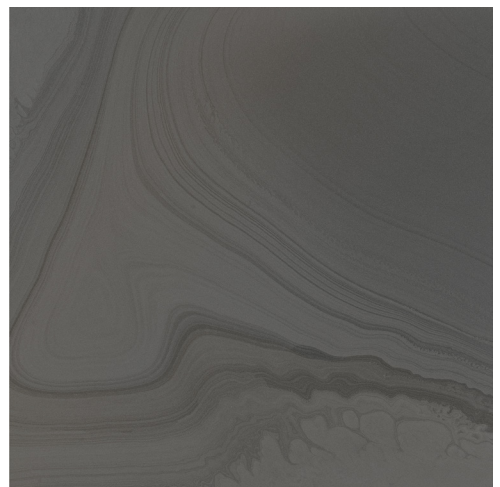

CANYON PORCELAIN

Dark
Matte

APPLICATIONS								ATTRIBUTES		VARIATION		TAILORED TO CUSTOMIZATION ²	
INTERIOR FLOOR	INTERIOR WALL	SHOWER WALL	SHOWER FLOOR	EXTERIOR FLOOR	EXTERIOR WALL	POOL/ FOUNTAIN	COUNTER TOP	DCOF¹				CARPET CUTTING FIELD FINISH MOSAIC SADDLE VANITY TOP WATERJET	
Heavy Traffic Commercial	All	Yes, including steam	No	No	Yes, including freeze thaw	No	Yes	0.49	0.50	0.52			
INSTALLATION/MAINTENANCE										RECTIFIED FIELD TILE			
SETTING MATERIAL	GROUT	GROUT JOINT	MEMBRANE	CAULK	SEALER	CLEANER	INSTALLATION INSTRUCTIONS	LAYOUT	DRY LAYOUT	30" x 30" x 3/8" Matte			
Ardex X77 White ³	Ardex FL Rapid Set Sanded ⁴	1/16" minimum	Mapei Mapelastick AquaDefense	Mapei Keracaulk Sanded	AquaMix Grout Release	AquaMix Concentrated Stone & Tile Cleaner	TCNA Handbook	33% max. offset	Recommended				
NOTES													
¹DCOF: The standard requires a minimum wet DCOF Acutest value greater than 0.42 for ceramic tiles (inclusive of porcelain) for level interior spaces expected to be walked upon when wet. ²Field: Smallest cut size 3" x 3", Mosaics: Smallest cut size 5cm. ³Alternate mortar - Ardex X5 White or Mapei Ultraflex LFT White ⁴Alternate grout - Mapei Flexcolor CQ or Mapei Ultracolor Plus Little flecks are inherent throughout the face of both colors. 25 different faces. Sold randomly.