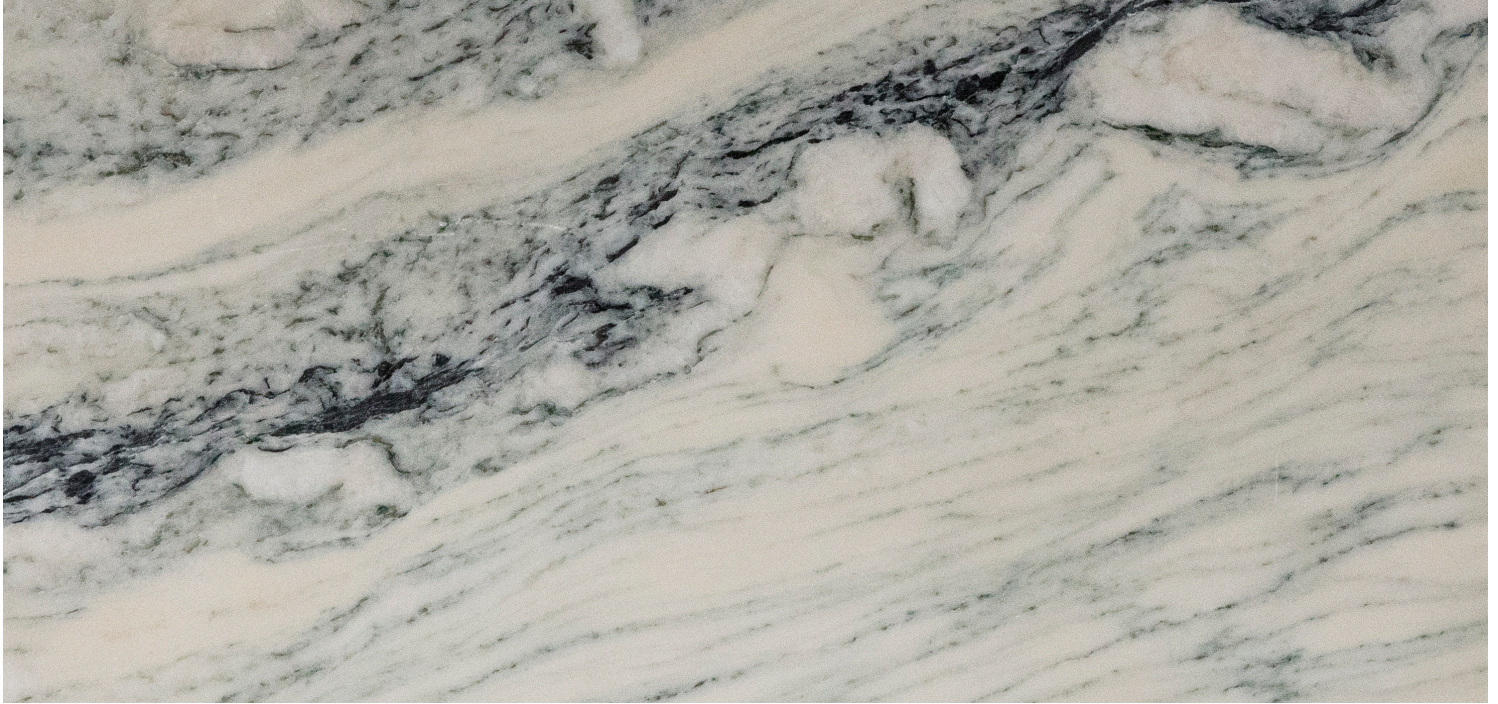

# CIPOLLINO

---

The exquisite Cipollino marble, widely used throughout antiquity for its unique ornamental quality, is quarried in the Apuan Alps in northern Italy. Its unique green-beige coloring, with streaks and swirls of white and grey, evoke the fine layering of an onion, which yields its name: Cipollino, or "little onion," in Italian. We're stocking a fine selection of Cipollino in honed 12"x24" tiles and 3/4" (2CM) slabs.

# CIPOLLINO

Honed

APPLICATIONS								VARIATION			
INTERIOR FLOOR	INTERIOR WALL	SHOWER WALL	SHOWER FLOOR	EXTERIOR FLOOR	EXTERIOR WALL	POOL/ FOUNTAIN	COUNTER TOP				
Light/Medium Traffic Commercial	All	Yes, including steam	Yes, in Mosaic format only	No	No	No	Yes				
INSTALLATION/MAINTENANCE										AVAILABLE SIZES	
SETTING MATERIAL <sup>1</sup>	GROUT	GROUT JOINT	MEMBRANE	CAULK	SEALER	CLEANER	INSTALLATION INSTRUCTIONS	LAYOUT	DRY LAYOUT	<p>FIELD TILE 12" x 24" x 3/8" Honed</p> <p>SLAB 3/4" (2 cm) Honed</p>	
Ardex X4 Tile & Stone Mortar	Ardex FG-C Microtec Unsanded	1/16" minimum	Mapei Mapelastick AquaDefense	Mapei Keracaulk Unsanded	AquaMix Sealer's Choice Gold	AquaMix Concentrated Stone & Tile Cleaner	TCNA Handbook	No	Partial <sup>2</sup>		
NOTES											
<sup>1</sup> Alternate mortar - Ardex N23 Microtec Rapid Set or Mapei Ultraflex 2 <sup>2</sup> Layout for color and vein selection Do not install with organic adhesive, or areas with rising moisture. Consider the use of a waterproofing membrane when installing on a concrete slab. Expect some dark veining within lots.											