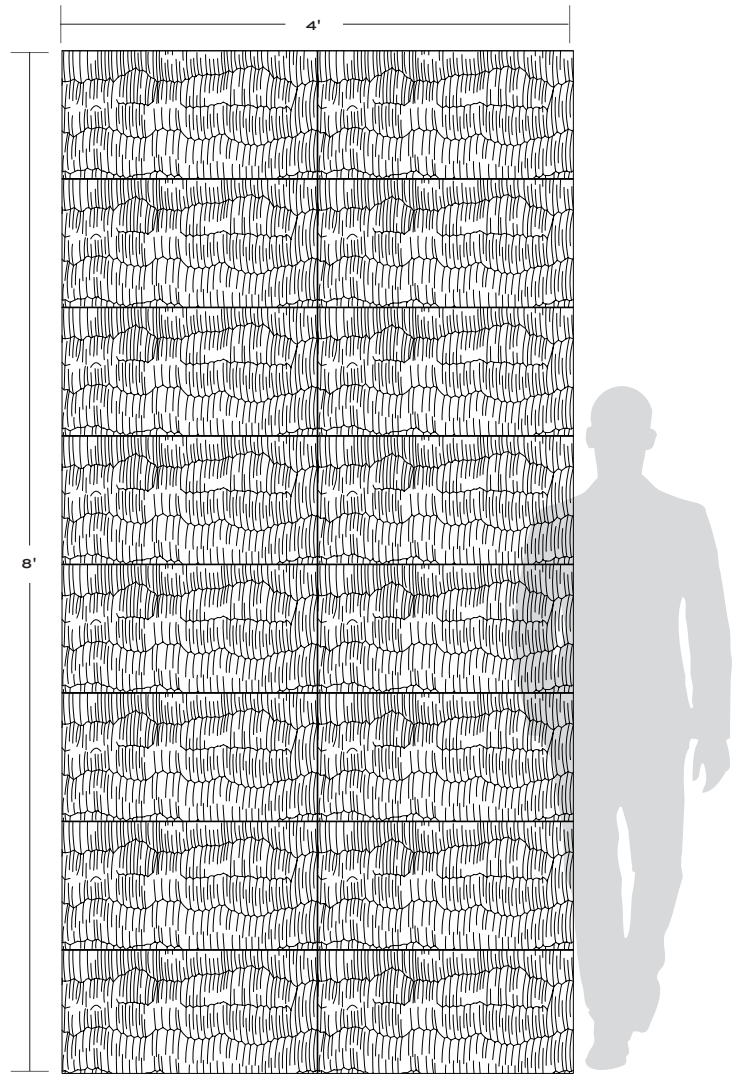

# DUNE

—

Intricately carved, evoking windswept desert sands, Dune combines the latest technology in natural stone surfaces with Italian artistry and hand finishing. Light plays upon the carved and ridged surface creating dramatic architecture across the wall. Offered in beautiful Smoke limestone and exquisite Bianco Carrara marble, the future of design in stone has arrived.

# DUNE

Bianco Carrara

Smoke

APPLICATIONS							
INTERIOR FLOOR	INTERIOR WALL	SHOWER WALL	SHOWER FLOOR	EXTERIOR FLOOR	EXTERIOR WALL	POOL/ FOUNTAIN	COUNTER TOP
No	All	Yes, including steam	No	No	No	No	No

VARIATION			
V1	V2	V3	V4

DIMENSIONAL FIELD TILE
12" x 24" x 1" Mixed Finish

NOTES
<p>*Shower Wall: Smoke - Conventional only, Bianco Carrara - Yes, including steam.</p> <p>*Setting Material: Smoke - Mapei Granirapid System, Bianco Carrara - Mapei Ultralfex LFT.</p> <p>Tech Note: Do not use color enhancer on Dune.</p> <p>The Dune pattern has jagged horizontal lines that may appear slanted under some lighting conditions. This optical illusion can be minimized by lighting from the side.</p>