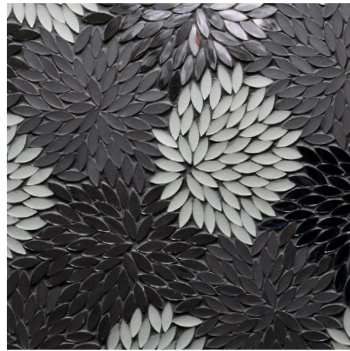

ESTRELLA

Our award-winning Estrella pattern is a handcrafted glass mosaic in a bursting floral pattern. Stocked in several color blends, or customizable with our Tailored-To program.

INTERIOR DESIGN
BEST OF YEAR WINNER

ESTRELLA

Be Bop White Gloss

*Grey Blend - BB Blue Gloss
Mingus Grey Gloss
Translucent White Gloss*

*Silver Blend - Big Band Silver Satin
Ellington Gunmetal Satin
Ellington Gunmetal Gloss*

APPLICATIONS							
INTERIOR FLOOR	INTERIOR WALL	SHOWER WALL	SHOWER FLOOR	EXTERIOR FLOOR	EXTERIOR WALL	POOL/ FOUNTAIN	COUNTER TOP
Light Traffic Residential ¹	All ²	Yes, including steam ¹	Yes ¹	No	Yes, including freeze thaw ³	Yes, including freeze thaw ⁴	No

ESTRELLA

Impact of Grout Color

Colorway Shown: Be Bop White

Mapei White Grout

Mapei Warm Grey Grout

Mapei Silver Grout

Colorway Shown: Grey Blend

Mapei Warm Grey Grout