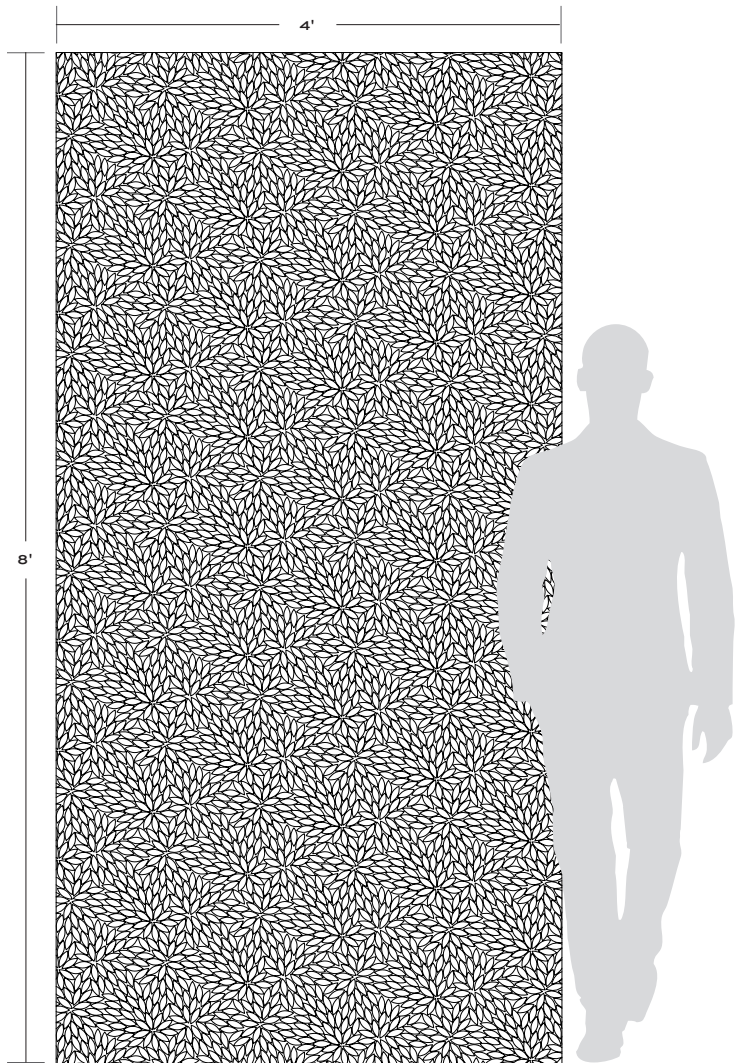

ESTRELLA GRANDE

Estrella Grande is a bigger and bolder re-interpretation of our award-winning floral glass mosaic pattern. This latest collection combines nature's splendor with three new colorways in stone, glass and Rivershell that complement our most popular marble and limestone field tile.

ESTRELLA GRANDE

Azul Cielo, Thassos, Bianco Carrara

Thassos, White Glass Gloss, Rivershell

Smoke, Bianco Antico, Rivershell

APPLICATIONS							
INTERIOR FLOOR	INTERIOR WALL	SHOWER WALL	SHOWER FLOOR	EXTERIOR FLOOR	EXTERIOR WALL	POOL/ FOUNTAIN	COUNTER TOP
Residential Light	All	See notes ¹	See notes ²	No	No	No	No