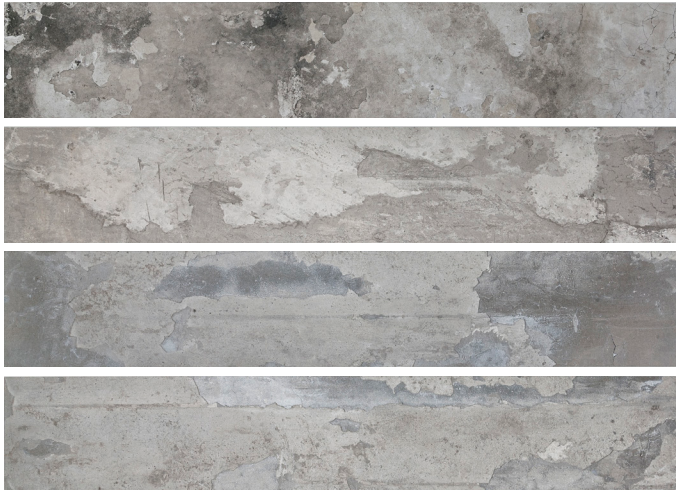

LOFT PORCELAIN

Loft delivers a raw cement aesthetic in a highly resistant, elegant porcelain plank.

PICTURED: LOFT GREY MATTE

LOFT PORCELAIN

White Matte

Grey Matte

APPLICATIONS								ATTRIBUTES		VARIATION	
INTERIOR FLOOR	INTERIOR WALL	SHOWER WALL	SHOWER FLOOR	EXTERIOR FLOOR	EXTERIOR WALL	POOL/ FOUNTAIN	COUNTER TOP	DCOF ¹			
Medium Traffic Commercial	All	Yes, including steam	Yes	Yes, including freeze thaw	Yes, including freeze thaw	Yes, including freeze thaw	Yes	0.73	0.76		
								0.69			

INSTALLATION/MAINTENANCE										
SETTING MATERIAL	GROUT	GROUT JOINT	MEMBRANE	CAULK	SEALER	CLEANER	INSTALLATION INSTRUCTIONS	LAYOUT	DRY LAYOUT	
Ardex X77 White ²	Ardex FL Rapid Set Sanded ³	1/8" minimum	Mapei Mapelastick AquaDefense	Mapei Keracaulk Sanded	AquaMix Grout Release	AquaMix Concentrated Stone & Tile Cleaner	TCNA Handbook	Max. 25% offset	Recommended	

AVAILABLE SIZES

RECTIFIED FIELD TILE
10" x 60" x 3/8"
White Matte & Grey Matte

2 X 2 STRAIGHT JOINT MOSAIC
11 1/4" x 11 1/4" x 3/8"
Grey Matte

Other sizes & colors available via special order.

NOTES
¹ The standard requires a minimum wet DCOF Acutest value greater than 0.42 for ceramic tiles (inclusive of porcelain) for level interior spaces expected to be walked upon when wet.
² Alternate mortar - Mapei Ultraflex LFT White
³ Alternate grout - Mapei Keracolor Sanded