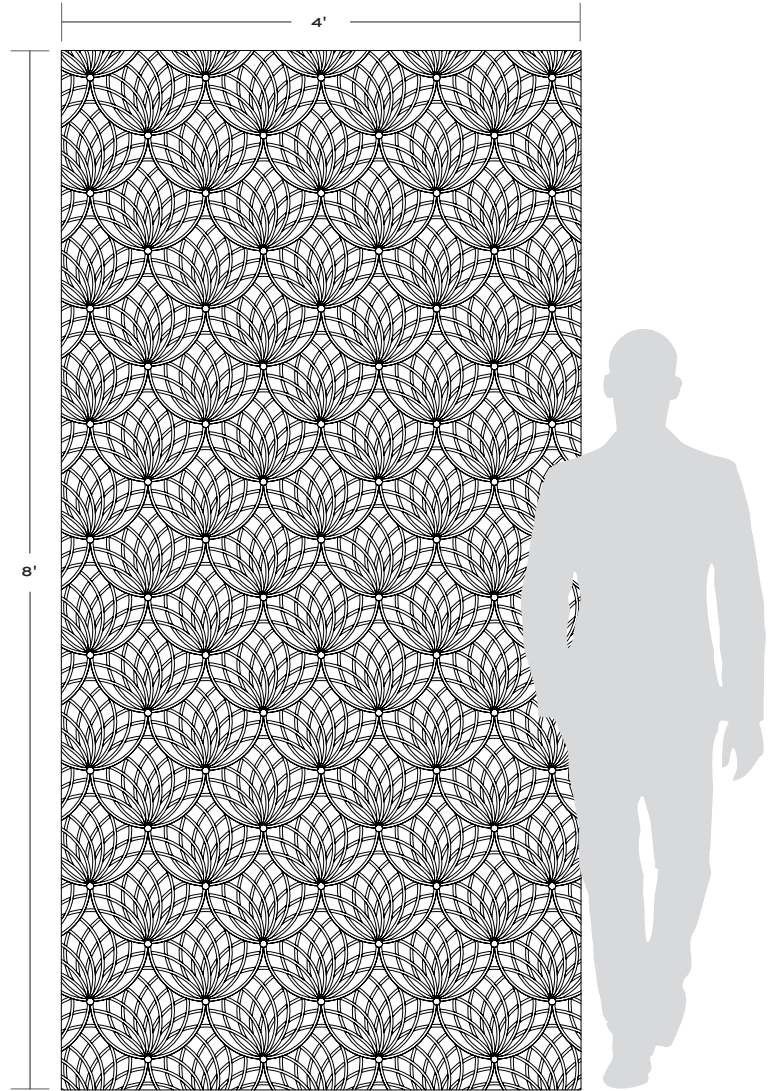

LUXOR

The ancient Egyptian symbol of rebirth is the lotus flower, which we have beautifully rendered in Luxor. The pattern is drawn in tesserae mosaics across a smooth background of waterjet cut marble, melding old-world technique with modern technology in a pattern that's utterly timeless.

LUXOR

Bianco Dolomiti
Bianco Dolomiti polished background - Cloud polished lines

Grey
Thassos polished background - Azul Cielo & Bardiglio polished lines

APPLICATIONS							
INTERIOR FLOOR	INTERIOR WALL	SHOWER WALL	SHOWER FLOOR	EXTERIOR FLOOR	EXTERIOR WALL	POOL/ FOUNTAIN	COUNTER TOP
Light/Medium Traffic Commercial	All	See Notes ¹	No	No	No	No	No

VARIATION			
v1	v2	v3	v4

TAILORED TO CUSTOMIZATION
CARPET CUTTING
FIELD
FINISH
MOSAIC
SADDLE
VANITY TOP
WATERJET

INSTALLATION/MAINTENANCE									
SETTING MATERIAL	GROUT	GROUT JOINT	MEMBRANE	CAULK	SEALER	CLEANER	INSTALLATION INSTRUCTIONS	LAYOUT	DRY LAYOUT
Ardex N23 White ²	Ardex FL Rapid Set Sanded ³	As established on sheets	Mapei Mapelastic AquaDefense	Mapei Keracaulk Sanded	AquaMix Sealer's Choice Gold	AquaMix Concentrated Stone & Tile Cleaner	TCNA Handbook	Maintain sheet orientation	Required