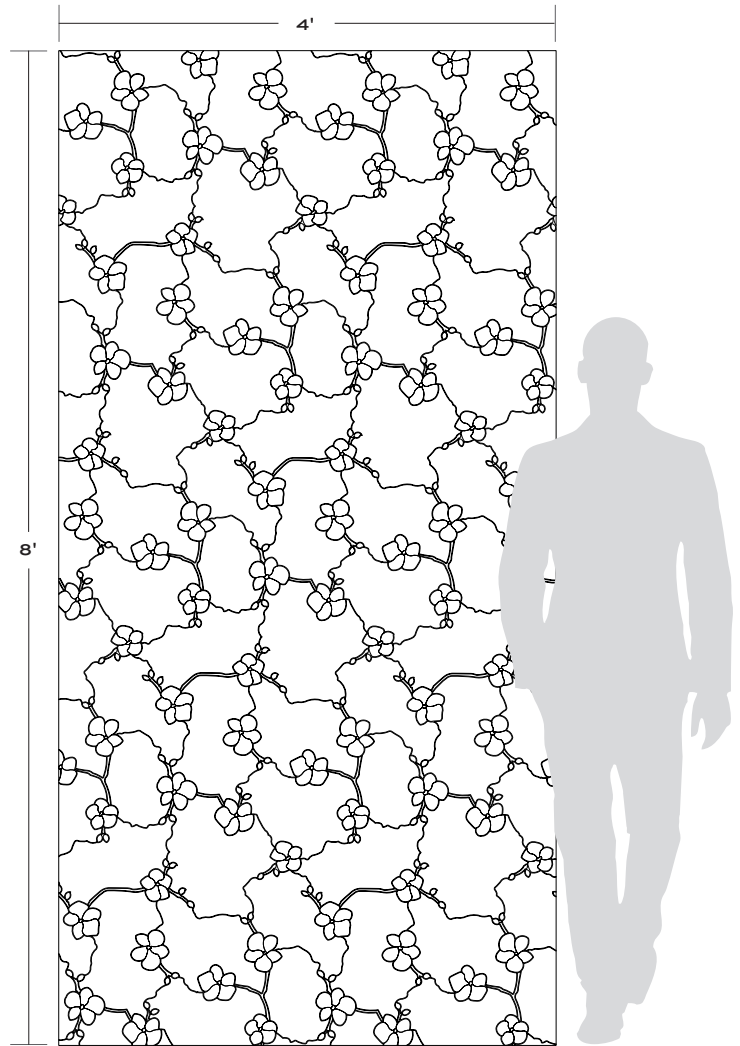

APPLICATIONS							
INTERIOR FLOOR	INTERIOR WALL	SHOWER WALL	SHOWER FLOOR	EXTERIOR FLOOR	EXTERIOR WALL	POOL/ FOUNTAIN	COUNTER TOP
Medium Traffic Commercial	All	Yes, including steam	Yes	No	Yes, including freeze thaw	No	No

VARIATION			
V1	V2	V3	V4

INSTALLATION/MAINTENANCE									
SETTING MATERIAL	GROUT	GROUT JOINT	MEMBRANE	CAULK	SEALER	CLEANER	INSTALLATION INSTRUCTIONS	LAYOUT	DRY LAYOUT
Ardex N23 White¹	Ardex FG-C Microtec Unsanded²	As established on sheets	Ardex 8 + 9³	Ardex SX⁴	AquaMix Sealer's Choice Gold	AquaMix Concentrated Stone & Tile Cleaner	TCNA Handbook	No	Required

NOTES

¹Alternate mortar - Mapei Granirapid White or Mapei Kerabond/Keralastic White
²Alternate grout - Mapei Keracolor Unsanded or Mapei Ultracolor Plus FA
³Alternate membrane - Mapei Mapelastac Aquadefense
⁴Alternate caulk - Mapei Keracaulk Unsanded

WATERJET MOSAIC

© 2018 ARTISTIC TILE, INC.
(3.50 sf/pc)
Mesh mounted interlocking sheet
Sold in 3 parts