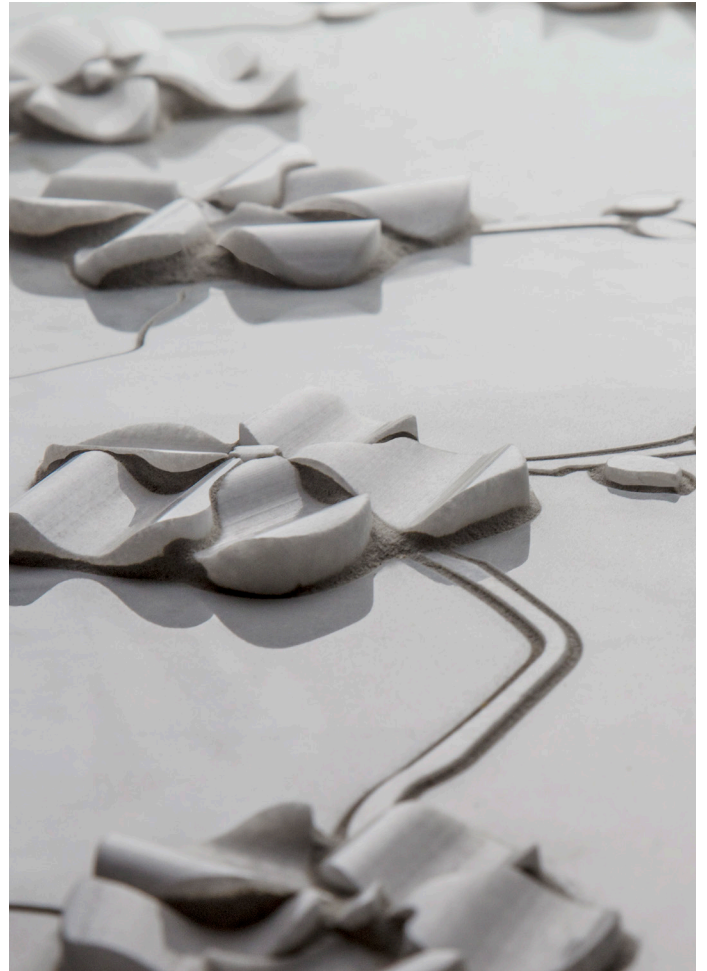

APPLICATIONS							
INTERIOR FLOOR	INTERIOR WALL	SHOWER WALL	SHOWER FLOOR	EXTERIOR FLOOR	EXTERIOR WALL	POOL/ FOUNTAIN	COUNTER TOP
No	Yes	Yes⁵	No	No	No	No	No

VARIATION			
V1	V2	V3	V4

INSTALLATION/MAINTENANCE									
SETTING MATERIAL	GROUT	GROUT JOINT	MEMBRANE	CAULK	SEALER	CLEANER	INSTALLATION INSTRUCTIONS	LAYOUT	DRY LAYOUT
Ardex N23 White¹	Ardex FG-C Microtec Unsanded²	As established on sheets	Ardex B + 9³	Ardex SX⁴	AquaMix Sealer's Choice Gold	AquaMix Concentrated Stone & Tile Cleaner	TCNA Handbook	No	Required

WATERJET MOSAIC
© 2018 ARTISTIC TILE, INC.   (3.50 sf/pc) Mesh mounted interlocking sheet   Sold in 3 parts

NOTES

¹ Alternate mortar - Mapei Granirapid White or Mapei Kerabond/Keralastic White

² Alternate grout - Mapei Ultracolor Plus FA

³ Alternate membrane - Mapei Mapelastic AquaDefense

⁴ Alternate caulk - Mapei Keracaulk Sanded

⁵ Artistic Tile recommends the installation of a water proofing membrane under Michael Aram Dimensional Orchid in all wet areas. Dimensional Flowers should be grouted by hand, paying particular attention to grout removal and clean up from the surface. Seal stone prior to grouting. Grout only as much of the surface that can be thoroughly cleaned. Care must be taken to ensure the integrity of the dimensional pattern is not disturbed by excess grout. Excess grout must be properly removed from all surfaces.

pH neutral stone cleaner should be used for daily cleaning.

The depth of relief is 3/8" thick.