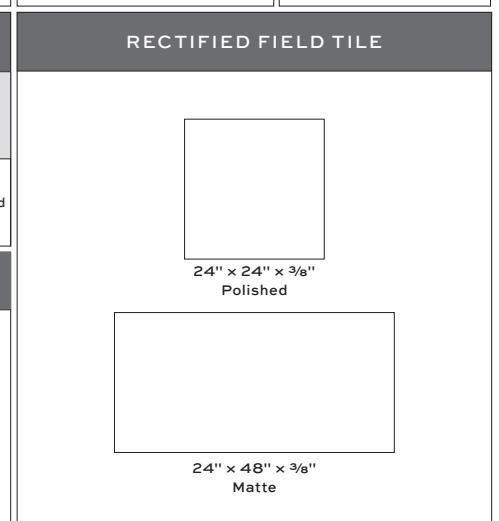

PICTURED: MOJAVE FLOW

MOJAVE PORCELAIN

White

Brown

Blue

Grey

APPLICATIONS								ATTRIBUTES		VARIATION		TAILORED TO CUSTOMIZATION ³			
INTERIOR FLOOR	INTERIOR WALL	SHOWER WALL	SHOWER FLOOR	EXTERIOR FLOOR	EXTERIOR WALL	POOL/ FOUNTAIN	COUNTER TOP	DCOF ² (matte only)	0.61 0.59 0.62	V1	V2	V3	V4	CARPET CUTTING	FIELD
Medium Traffic Commercial	All	Yes, including steam	Yes ¹	No	Yes, including freeze thaw	No	Yes				FINISH				
											MOSAIC	SADDLE	VANITY TOP	WATERJET	

NOTES
¹ Yes, in mosaic formats only
² The standard requires a minimum wet DCOF Acutest value greater than 0.42 for ceramic tiles (inclusive of porcelain) for level interior spaces expected to be walked upon when wet.
³ Field - Smallest cut size 3" x 3", Mosaic - Smallest mosaic size 2" x 2". Custom cutting will result in a random installation with no specific pattern.
⁴ Alternate mortar - Ardex X77 White or Mapei Ultraflex LFT White
⁵ Alternate grout - Mapei Flexcolor CQ or Mapei Ultracolor Plus Sanded
⁶ Layout: 24" x 24" - 33% max. offset, 24" x 48" - 20% max. offset Matte 24" x 48" has 28 faces and polished 24" x 24" has 56 faces. Sold Randomly.