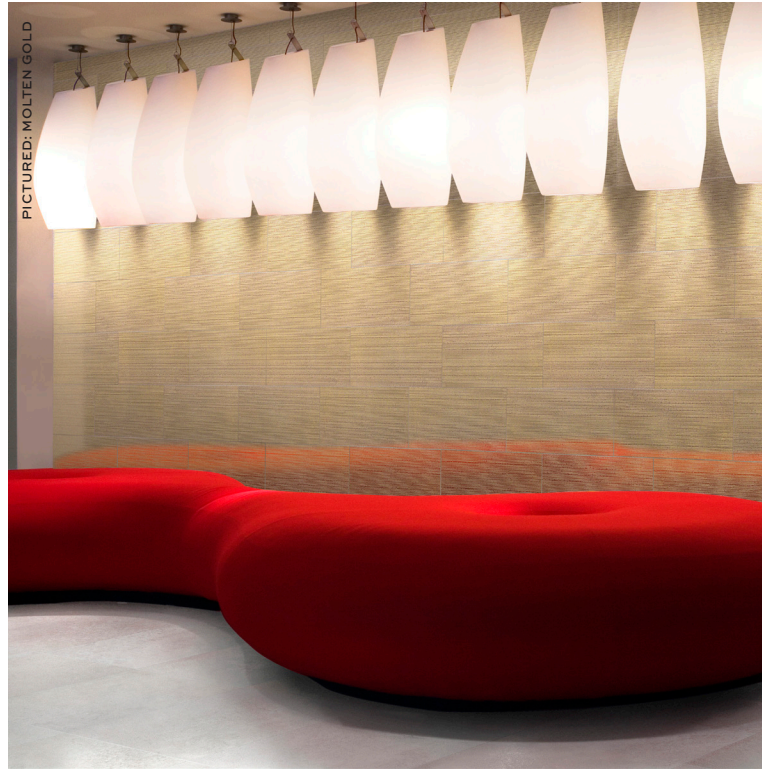

PICTURED: MOLTEN GOLD

APPLICATIONS								VARIATION				TAILORED TO CUSTOMIZATION	
INTERIOR FLOOR	INTERIOR WALL	SHOWER WALL	SHOWER FLOOR	EXTERIOR FLOOR	EXTERIOR WALL	POOL/ FOUNTAIN	COUNTER TOP	V1	V2	V3	V4	CARPET CUTTING	FIELD
No	All, excluding showers	No	No	No	No	No	No					FINISH	MOSAIC
												SADDLE	VANITY TOP
												WATERJET	

INSTALLATION/MAINTENANCE										
SETTING MATERIAL	GROUT	GROUT JOINT	MEMBRANE	CAULK	SEALER	CLEANER	INSTALLATION INSTRUCTIONS	LAYOUT	DRY LAYOUT	
Ardex X77 White¹	Mapei Keracolor Unsanded²	1/16" minimum	Mapei Mapelastic AquaDefense	Mapei Keracaulk Unsanded	AquaMix Grout Release	AquaMix Concentrated Stone & Tile Cleaner³	TCNA Handbook	Max. 33% offset	Optional	

NOTES
¹ Alternate mortar - Mapei Ultraflex LFT White
² Residual grout must be removed from the face of the tile immediately! Do not let grout set up on face of tile.
³ pH neutral cleaners only.

FIELD TILE
12" x 24" x 3/8" Textured/Polished