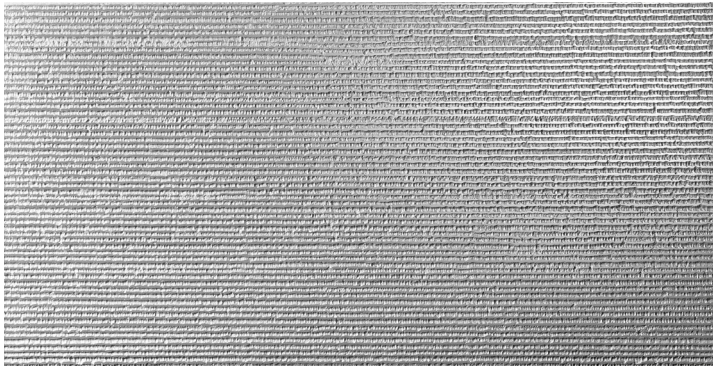

PICTURED: MOLTEN GOLD

MOLTEN PORCELAIN

Silver