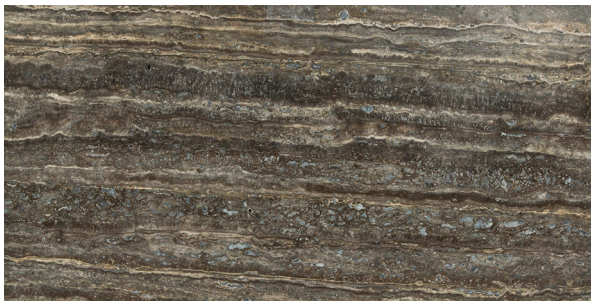

# OCEAN TRAVERTINE

---

Soft and harmonious, Ocean Blue, Ocean Beige and Ocean Brown are as tranquil as rippling water. Suitable for relaxing spas and bold foyers, this material offers the beauty and durability of a travertine. Natural veining combines both warm and cool hues, delivering neutral and impressionable color. Ocean Blue, Ocean Beige and Ocean Brown span contemporary to classic; a versatile choice for today's environments.

PICTURED: OCEAN BEIGE

# OCEAN TRAVERTINE

*Ocean Blue*  
Honed/Filled

*Ocean Beige*  
Honed/Filled

*Ocean Brown*  
Polished/Filled

APPLICATIONS								VARIATION				TAILORED TO CUSTOMIZATION <sup>2</sup>						
INTERIOR FLOOR	INTERIOR WALL	SHOWER WALL	SHOWER FLOOR	EXTERIOR FLOOR	EXTERIOR WALL	POOL/ FOUNTAIN	COUNTER TOP	V1	V2	V3	V4	CARPET CUTTING	FIELD	FINISH	MOSAIC	SADDLE	VANITY TOP	WATERJET
Heavy Traffic Commercial	All	Yes <sup>1</sup>	Yes <sup>1</sup>	No	No	No	Yes											

FIELD TILE & SLAB
<p><b>FIELD TILE</b> 12" x 24" x 3/8" Honed/Filled <i>Ocean Blue, Ocean Beige</i> Polished/Filled <i>Ocean Brown</i></p>
<p><b>SLAB</b> 3/4" (2 cm) &amp; 1 1/4" (3 cm) Honed/Filled <i>Ocean Blue</i></p>