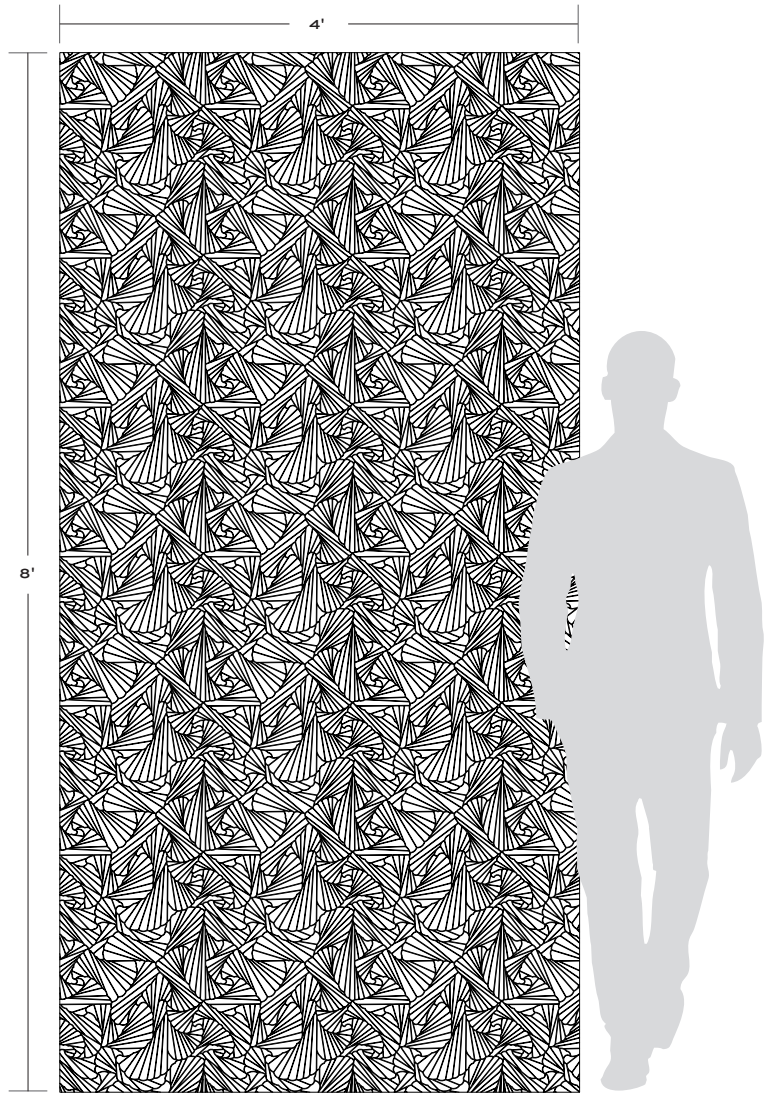

ORIGAMI

Inspired by the ancient Japanese art, Origami's folds mimic the lines of intricate paper sculptures. The pattern is crafted from Alta White marble for subtle white tones throughout its unique geometry.

ORIGAMI

Alta White
Polished

APPLICATIONS							
INTERIOR FLOOR	INTERIOR WALL	SHOWER WALL	SHOWER FLOOR	EXTERIOR FLOOR	EXTERIOR WALL	POOL/ FOUNTAIN	COUNTER TOP
Medium Traffic Commercial	All	Yes, including steam	Yes	No	Yes, non-freeze thaw	No	No

WATERJET MOSAIC
(1.31 sf/unit) Mesh mounted interlocking sheet

NOTES
¹ Alternate Mortar - Mapei Kerabond/Keralastic White or Mapei Granirapid White
² Alternate Grout - Mapei Ultracolor Plus or Mapei Flexcolor CQ
Delicate fractures are inherent. Choose a matching grout color to minimize their appearance.