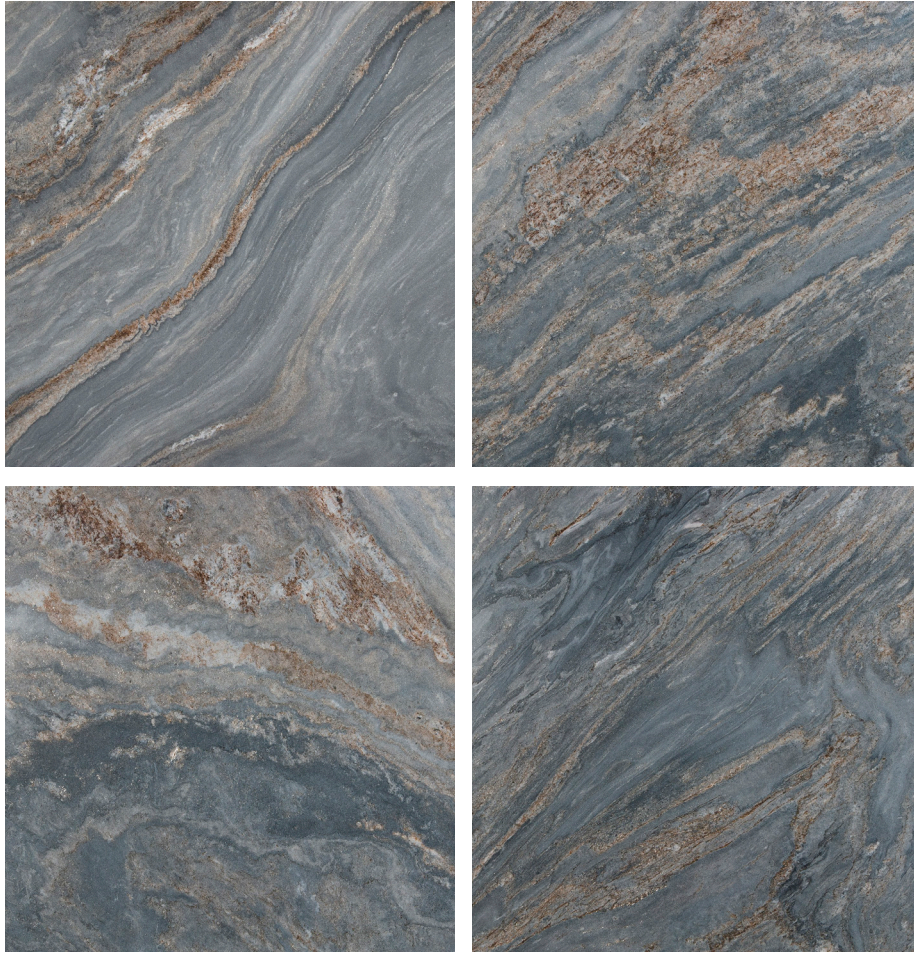

PALISANDRO BLUETTE

Stormy swirls of grey accentuated with sparkling golden veins set Palisandro Bluette apart from all others. This special marble is unique to Northern Italy and is an Artistic Tile favorite.

PALISANDRO BLUETTE

Polished

APPLICATIONS								VARIATION			
INTERIOR FLOOR	INTERIOR WALL	SHOWER WALL	SHOWER FLOOR	EXTERIOR FLOOR	EXTERIOR WALL	POOL/ FOUNTAIN	COUNTER TOP				
Light / Med Traffic Commercial	All	Yes, including steam	No	No	Yes, Non-Freeze Thaw	No	Yes				
INSTALLATION/MAINTENANCE										DIMENSIONAL FIELD TILE	
SETTING MATERIAL	GROUT	GROUT JOINT	MEMBRANE	CAULK	SEALER	CLEANER	INSTALLATION INSTRUCTIONS	LAYOUT	DRY LAYOUT		
Ardex N23 Microtec Rapid ¹	Mapei Keracolor Unsanded	1/16" minimum	Mapei Mapeielastic AquaDefense	Mapei Keracaulk sanded	AquaMix Sealer's Choice Gold	AquaMix Concentrated Stone & Tile Cleaner	TCNA Handbook ²	No	Sample ³	<p>FIELD TILE 18" x 18" x 3/8" Polished</p>	
NOTES											
<p>¹ Alternate mortar - Mapei Grainrapid 2-Part System. May have a mesh backing; Select setting materials accordingly.</p> <p>² Do not install with organic adhesive, or areas with rising moisture. Consider the use of a waterproofing membrane when installing on a concrete slab. Check moisture level of concrete substrate prior to installation.</p> <p>Stone may darken when used in wet areas.</p> <p>³ Layout for overview of material before installation.</p>											