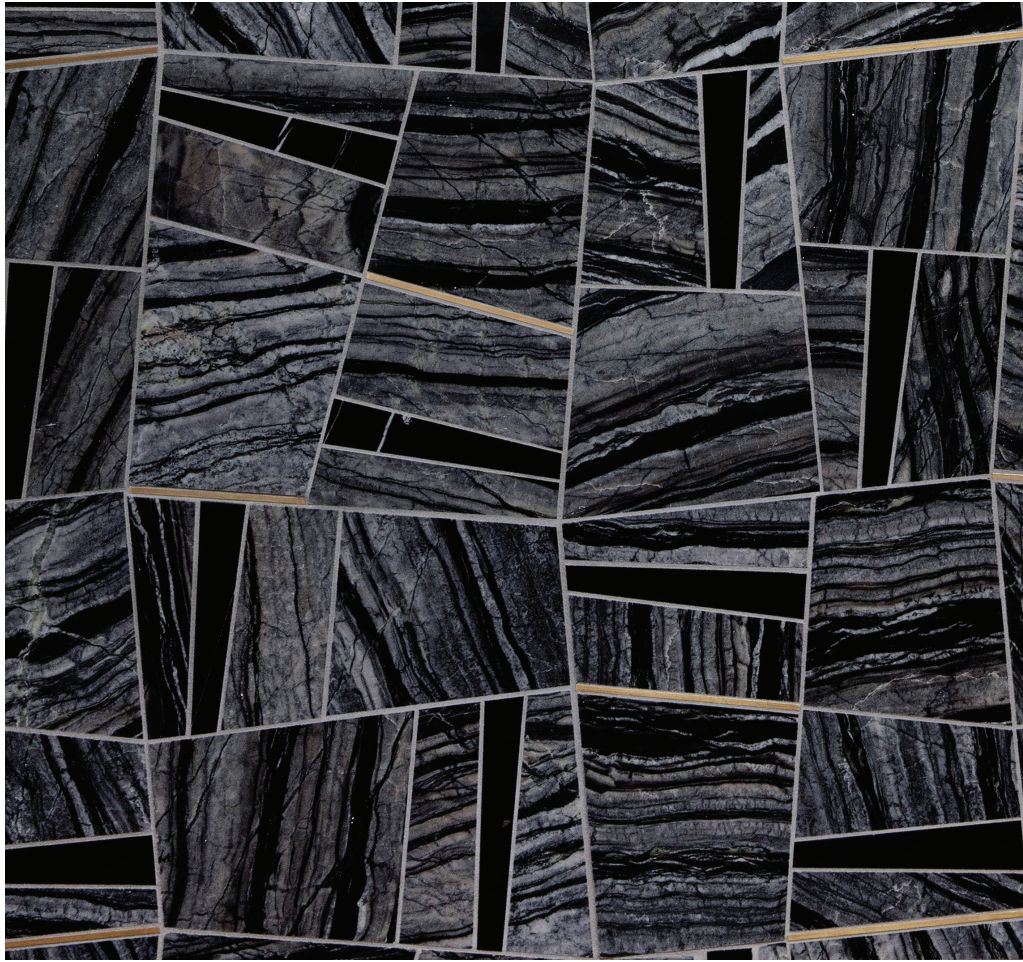

QUICKSTEP

Linear, powerful, and asymmetrical, Quickstep is an interpretive representation of the dance that inspired its name. Be swept away in this rhythmic stone pattern, perfectly paired with striking brass accents, an elegant mix of materials that will compliment any space.

QUICKSTEP

Silver Wave - Polished Background, China Black- Polished Details, & Brass Polished - Lines

APPLICATIONS								VARIATION				TAILORED TO CUSTOMIZATION					
INTERIOR FLOOR	INTERIOR WALL	SHOWER WALL	SHOWER FLOOR	EXTERIOR FLOOR	EXTERIOR WALL	POOL/ FOUNTAIN	COUNTER TOP	v1	v2	v3	v4	CARPET CUTTING					
Light/Medium Traffic Commercial	All	Yes, Including Steam	No	No	No	No	No					FIELD	FINISH	MOSAIC	SADDLE	VANITY TOP	WATERJET

INSTALLATION/MAINTENANCE										
SETTING MATERIAL	GROUT	GROUT JOINT	MEMBRANE	CAULK	SEALER	CLEANER	INSTALLATION INSTRUCTIONS	LAYOUT	DRY LAYOUT	
Ardex X4 Tile & Stone ¹	Ardex FG-C Microtech Unsanded ²	As established on sheets	Mapei Mapelastic AquaDefense	Mapei Keracaulk Sanded	AquaMix Sealer's Choice Gold	AquaMix Concentrated Stone & Tile Cleaner	TCNA Handbook	Maintain sheet orientation	Partial ³	

NOTES
¹ Alternate Mortar - Ardex N23 Microtec Rapid Set or Mapei Ultraflex 2 ² Alternate Grout - Mapei Ultracolor Plus FA or Mapei Flexcolor CQ ³ Layout for color and vein selection before installation Tech info: Brass shine can be restored with Flitz Paste Polished. Test a sample area before applying completely.