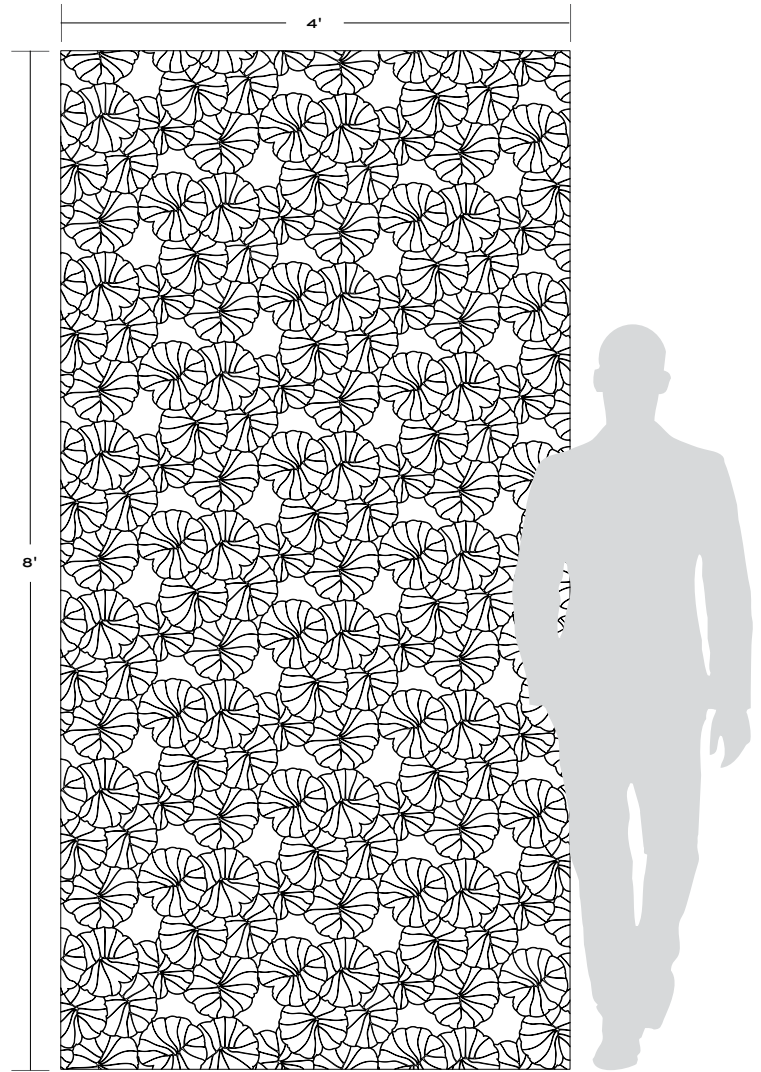

WALDEN

Thoreau described Walden pond as “tranquil and lovelier than diamonds,” and ever since it’s stood as a symbol of nature’s restorative and meditative quality. This mosaic traces the shape of peaceful lily pads floating atop still water. Walden is stocked in two elegant colorways, polished Bianco Onyx and honed Lilac, and may be customized with the glass or stone of your choice through our Tailored To program.

WALDEN

Bianco Onyx Select Polished - Bianco Onyx Select & Thassos

Lilac Honed - Statuary, Lilac, Bianco Carrara & Thassos

APPLICATIONS								VARIATION				TAILORED TO CUSTOMIZATION	
INTERIOR FLOOR	INTERIOR WALL	SHOWER WALL	SHOWER FLOOR	EXTERIOR FLOOR	EXTERIOR WALL	POOL/ FOUNTAIN	COUNTER TOP	V1	V2	V3	V4	CARPET CUTTING	
Light Traffic Residential	All	Conventional Only ³	No	No	No	No	No					CUSTOMIZABLE ⁶	