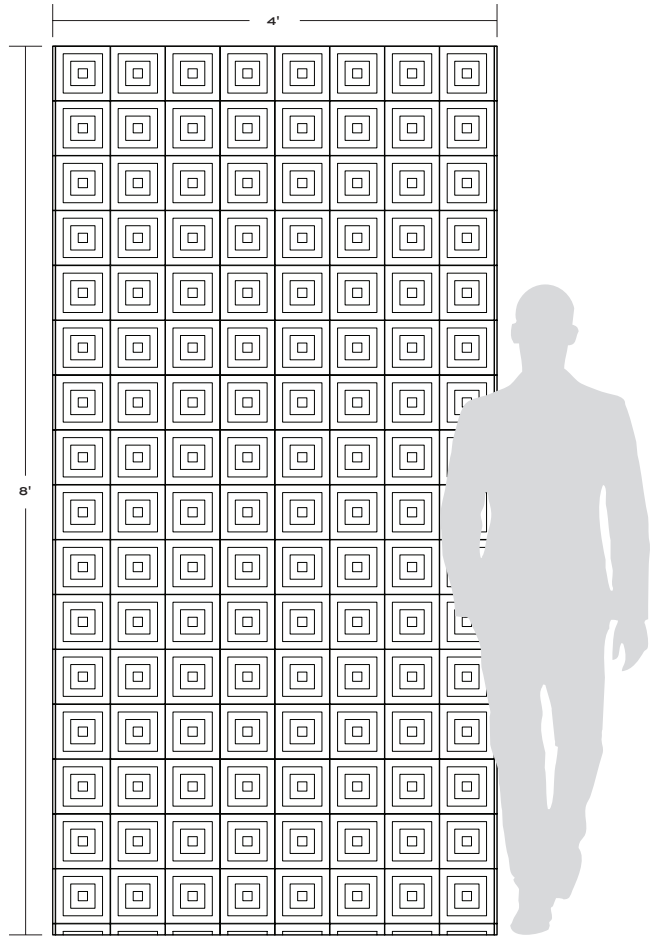

HIP 2B STONE

Inspired by our Jazz Glass pattern, Hip 2B Stone beautifully showcases a classic mosaic pattern of tonal bands in alternating colors. Hip 2B Stone Black & Blue is composed of sequential bands of Silver Wave, Blue Travertine, Azul Cielo, and Thassos in each square. Hip 2B Stone Grey is designed with Bianco Carrara, Statuary, and Bianco Dolomiti, bringing a spectrum of grey tones to life.

HIP 2B STONE

Black and Blue Honed Mosaic
Silver Wave, Chinese Blue Travertine, Azul Cielo, Thassos

Grey Honed Mosaic
Bianco Carrara, Statuary, Bianco Dolomiti

APPLICATIONS							
INTERIOR FLOOR	INTERIOR WALL	SHOWER WALL	SHOWER FLOOR	EXTERIOR FLOOR	EXTERIOR WALL	POOL/ FOUNTAIN	COUNTER TOP
Light/Med Traffic Commercial	All	All	Yes	No	Yes, Non-Freeze Thaw	No	Yes

MOSAIC
<p>5 15/16" x 5 15/16" x 3/8" (0.24 sf/pc) Sold in full boxes only</p>

NOTES

¹ Alternate mortar - Mapei Ultraflex 2 White or Mapei Kerabond W/ Keralastic Additive
² Alternate grout - Mapei Keracolor Unsanded or Mapei Ultracolor Plus FA
³ Layout for overview of material before installation.