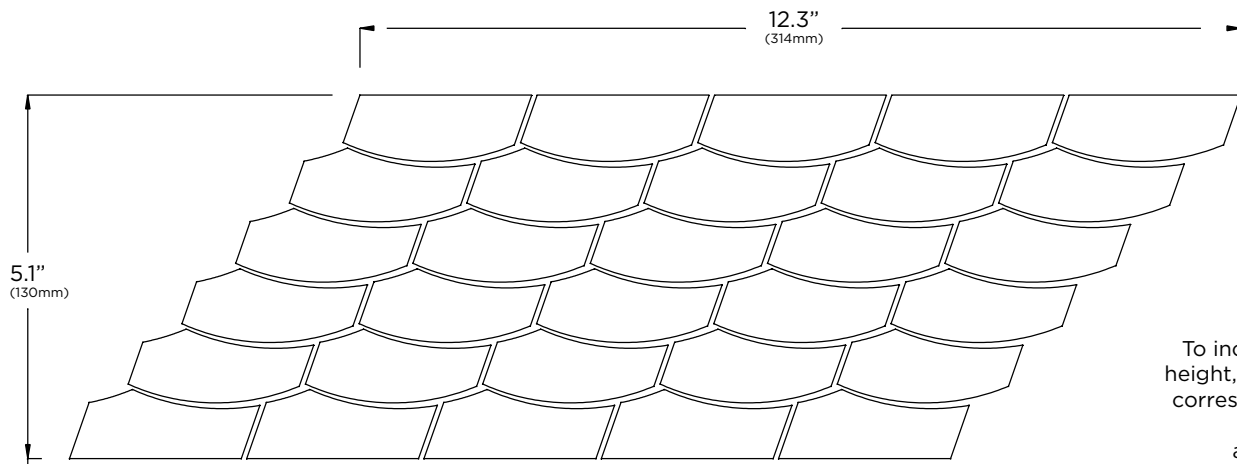

LUNADA
BAYTILE

JAW
(Just Add Water)

FEATHER BORDER

Sheet Size

To increase border height, full sheets of corresponding field material are also available.

Matera

Torino

Aero

Sheet Size

To increase border height, full sheets of corresponding field material are also available.

Matera

Torino

Aero

Mineral Springs

Umbria

Portofino

Amalfi

Pisa

Bari

Abruzzo

JAW (Just Add Water)

Lunada Bay Tile introduces an enticing collection of glass tile pool borders that are sure to add a design splash to your waterline. JAW (Just Add Water) is available in two innovative, water-motif shapes and 10 on-trend colors that coordinate with our Agate and Luce collections. For ease in installation, the borders are specifically designed for use straight out of the box into pools, showers, spas, water features and other tile border applications. To increase border height, full sheets of corresponding field material are also available.