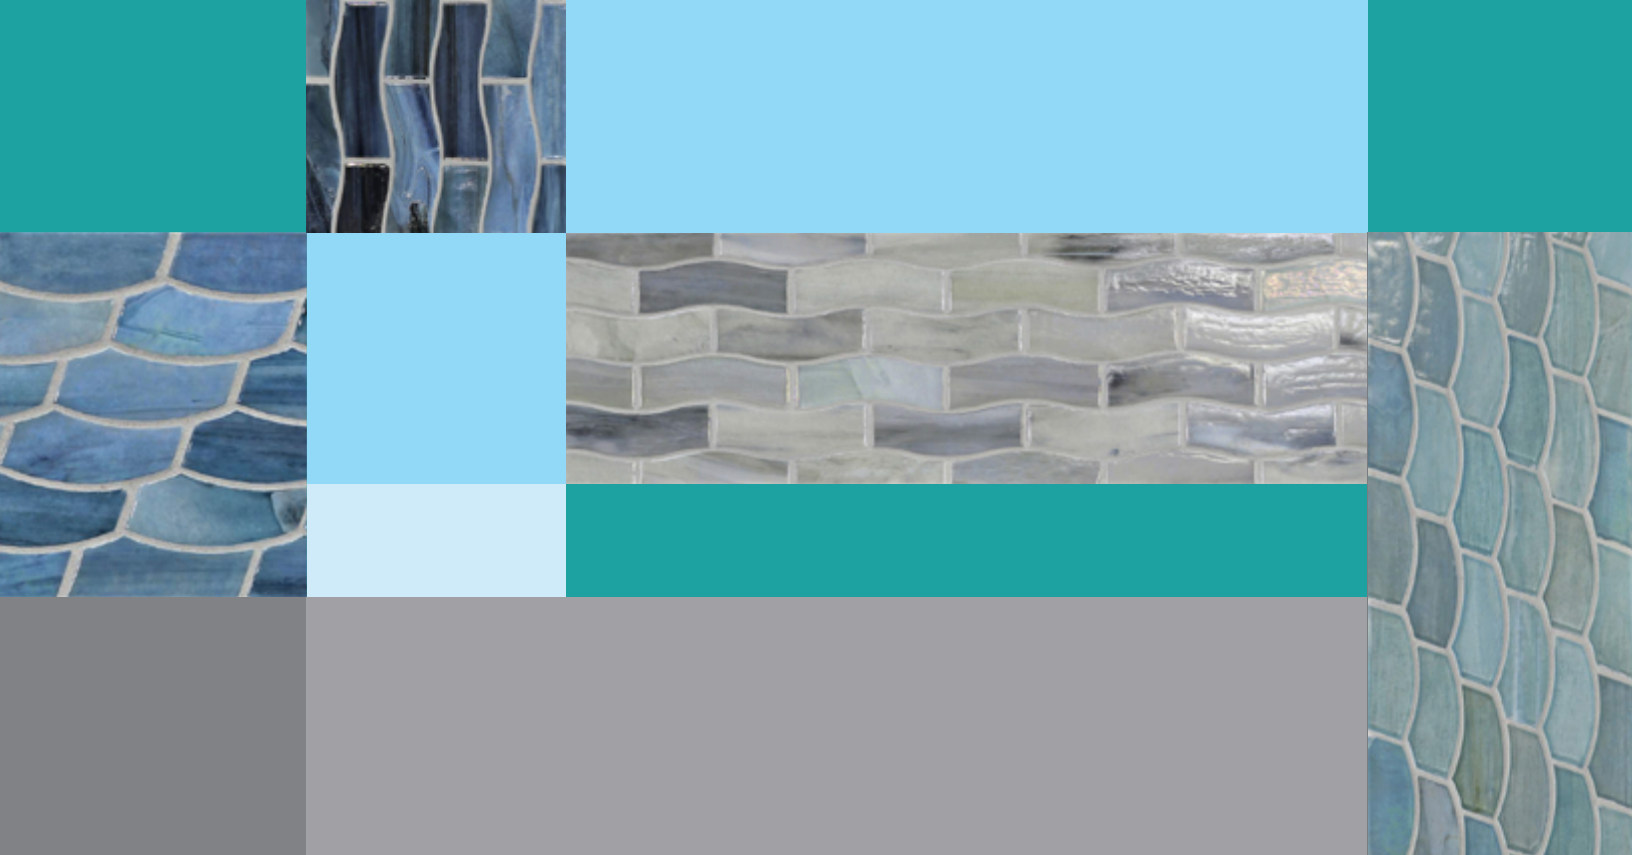

Amalfi

Pisa

Bari

Abruzzo

JAW (Just Add Water)

Lunada Bay Tile introduces an enticing collection of glass tile pool borders that are sure to add a design splash to your waterline. JAW (Just Add Water) is available in two innovative, water-motif shapes and 10 on-trend colors that coordinate with our Agate and Luce collections. For ease in installation, the borders are specifically designed for use straight out of the box into pools, showers, spas, water features and other tile border applications. To increase border height, full sheets of corresponding field material are also available.