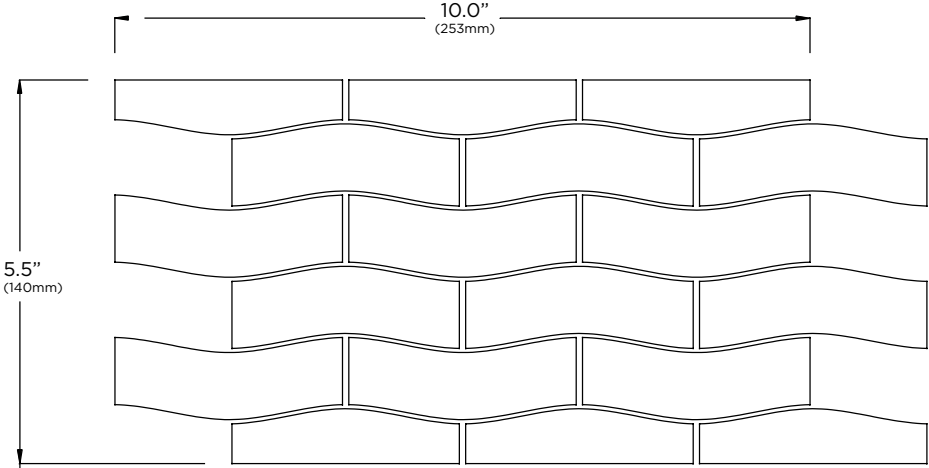

LUNADA
BAYTILE

JAW
(Just Add Water)

FEATHER BORDER

Sheet Size

To increase border height, full sheets of corresponding field material are also available.

Matera

Torino

Aero

Mineral Springs

Umbria

Portofino

Amalfi

Pisa

Bari

Abruzzo

ZING 1 x 3 BORDER

Sheet Size

To increase border height, full sheets of corresponding field material are also available.

Matera

Torino

Aero

Mineral Springs

Umbria

Portofino

Amalfi

Pisa

Bari

Abruzzo

JAW (Just Add Water)

Lunada Bay Tile introduces an enticing collection of glass tile pool borders that are sure to add a design splash to your waterline. JAW (Just Add Water) is available in two innovative, water-motif shapes and 10 on-trend colors that coordinate with our Agate and Luce collections. For ease in installation, the borders are specifically designed for use straight out of the box into pools, showers, spas, water features and other tile border applications. To increase border height, full sheets of corresponding field material are also available.