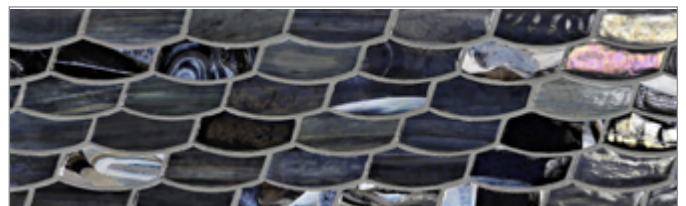

LUNADA
BAYTILE

JAW
(Just Add Water)

FEATHER BORDER

Sheet Size

To increase border height, full sheets of corresponding field material are also available.

Matera

Torino

Aero

Mineral Springs

Umbria

Portofino

Amalfi

Pisa

Bari

Abruzzo

ZING 1 x 3 BORDER

Sheet Size

To increase border height, full sheets of corresponding field material are also available.

Matera

Torino

Aero

Mineral Springs

Umbria

Portofino

Amalfi

Pisa

Bari

Abruzzo

JAW (Just Add Water)

Lunada Bay Tile introduces an enticing collection of glass tile pool borders that are sure to add a design splash to your waterline. JAW (Just Add Water) is available in two innovative, water-motif shapes and 10 on-trend colors that coordinate with our Agate and Luce collections. For ease in installation, the borders are specifically designed for use straight out of the box into pools, showers, spas, water features and other tile border applications. To increase border height, full sheets of corresponding field material are also available.